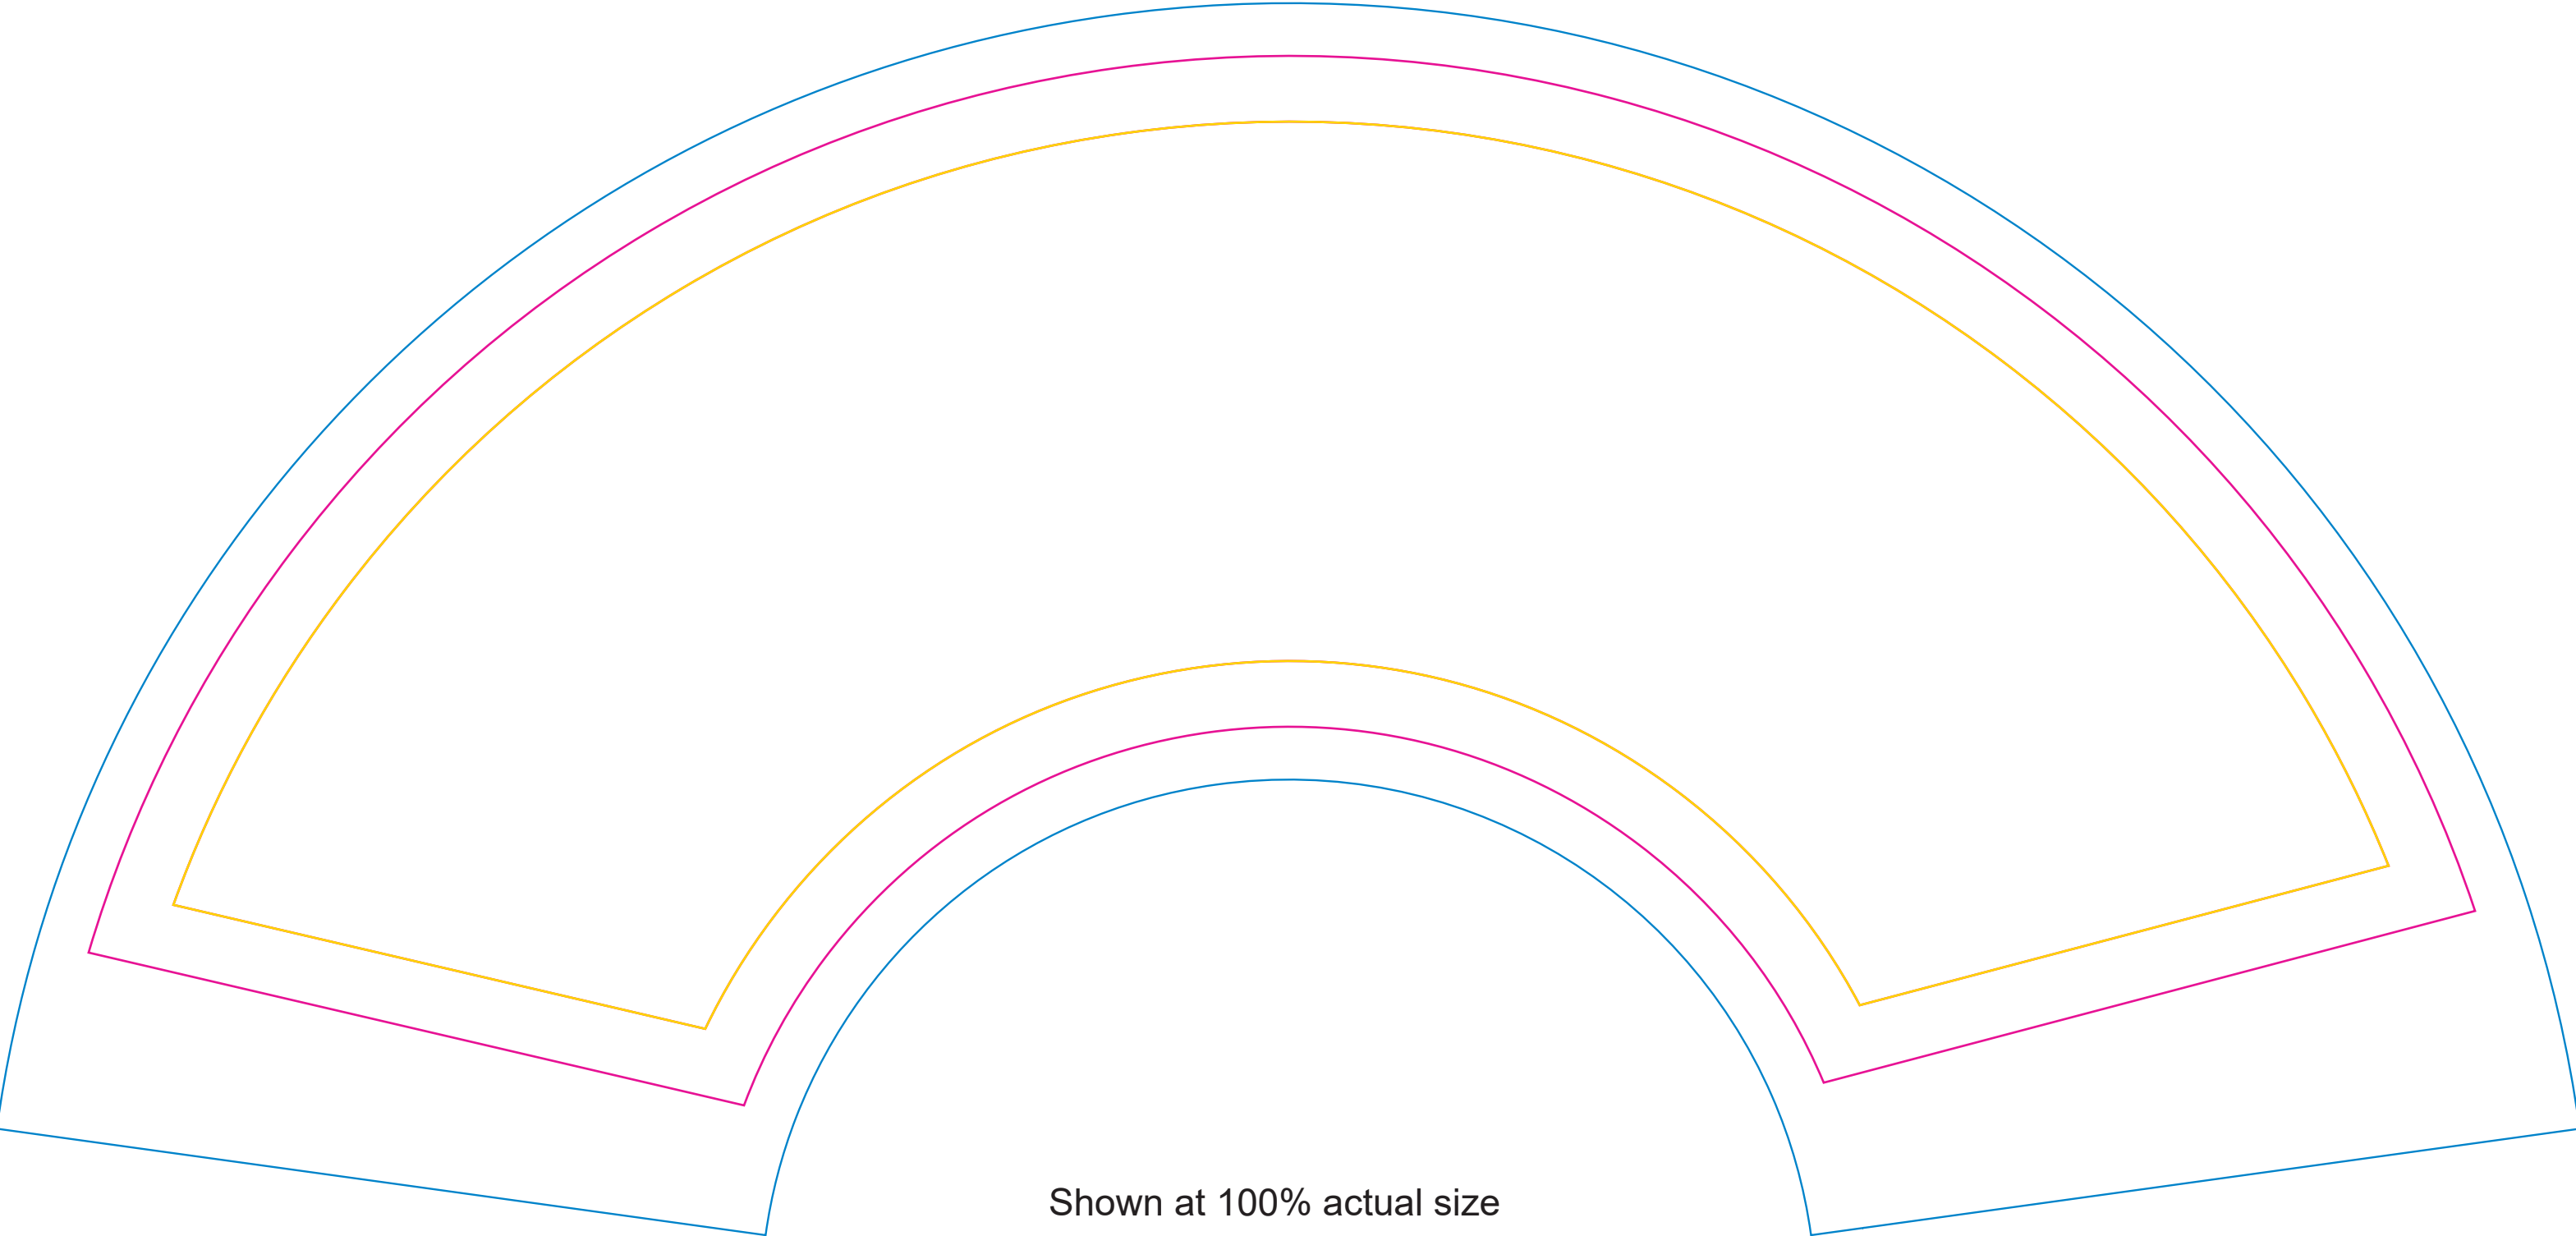

Product: PCH135
Product Size: Folding size: 210*28mm; Unfolding size: 210* 380mm
Decoration Options: CMYK

Single side print:

Shown at 100% actual size
Print size: 384.4mm(w)×169mm(h)

- Knife line
- Safe print area
- Bleed area

Double sides print:

Print size:435.7mm(w) x 214.2mm(h)

Box

Back Left Front Right

Product size:33mm(w) x 213mm(h) x 11mm(d)
Print size:98mm(w) x 255mm(h)
Shown at 100% actual size