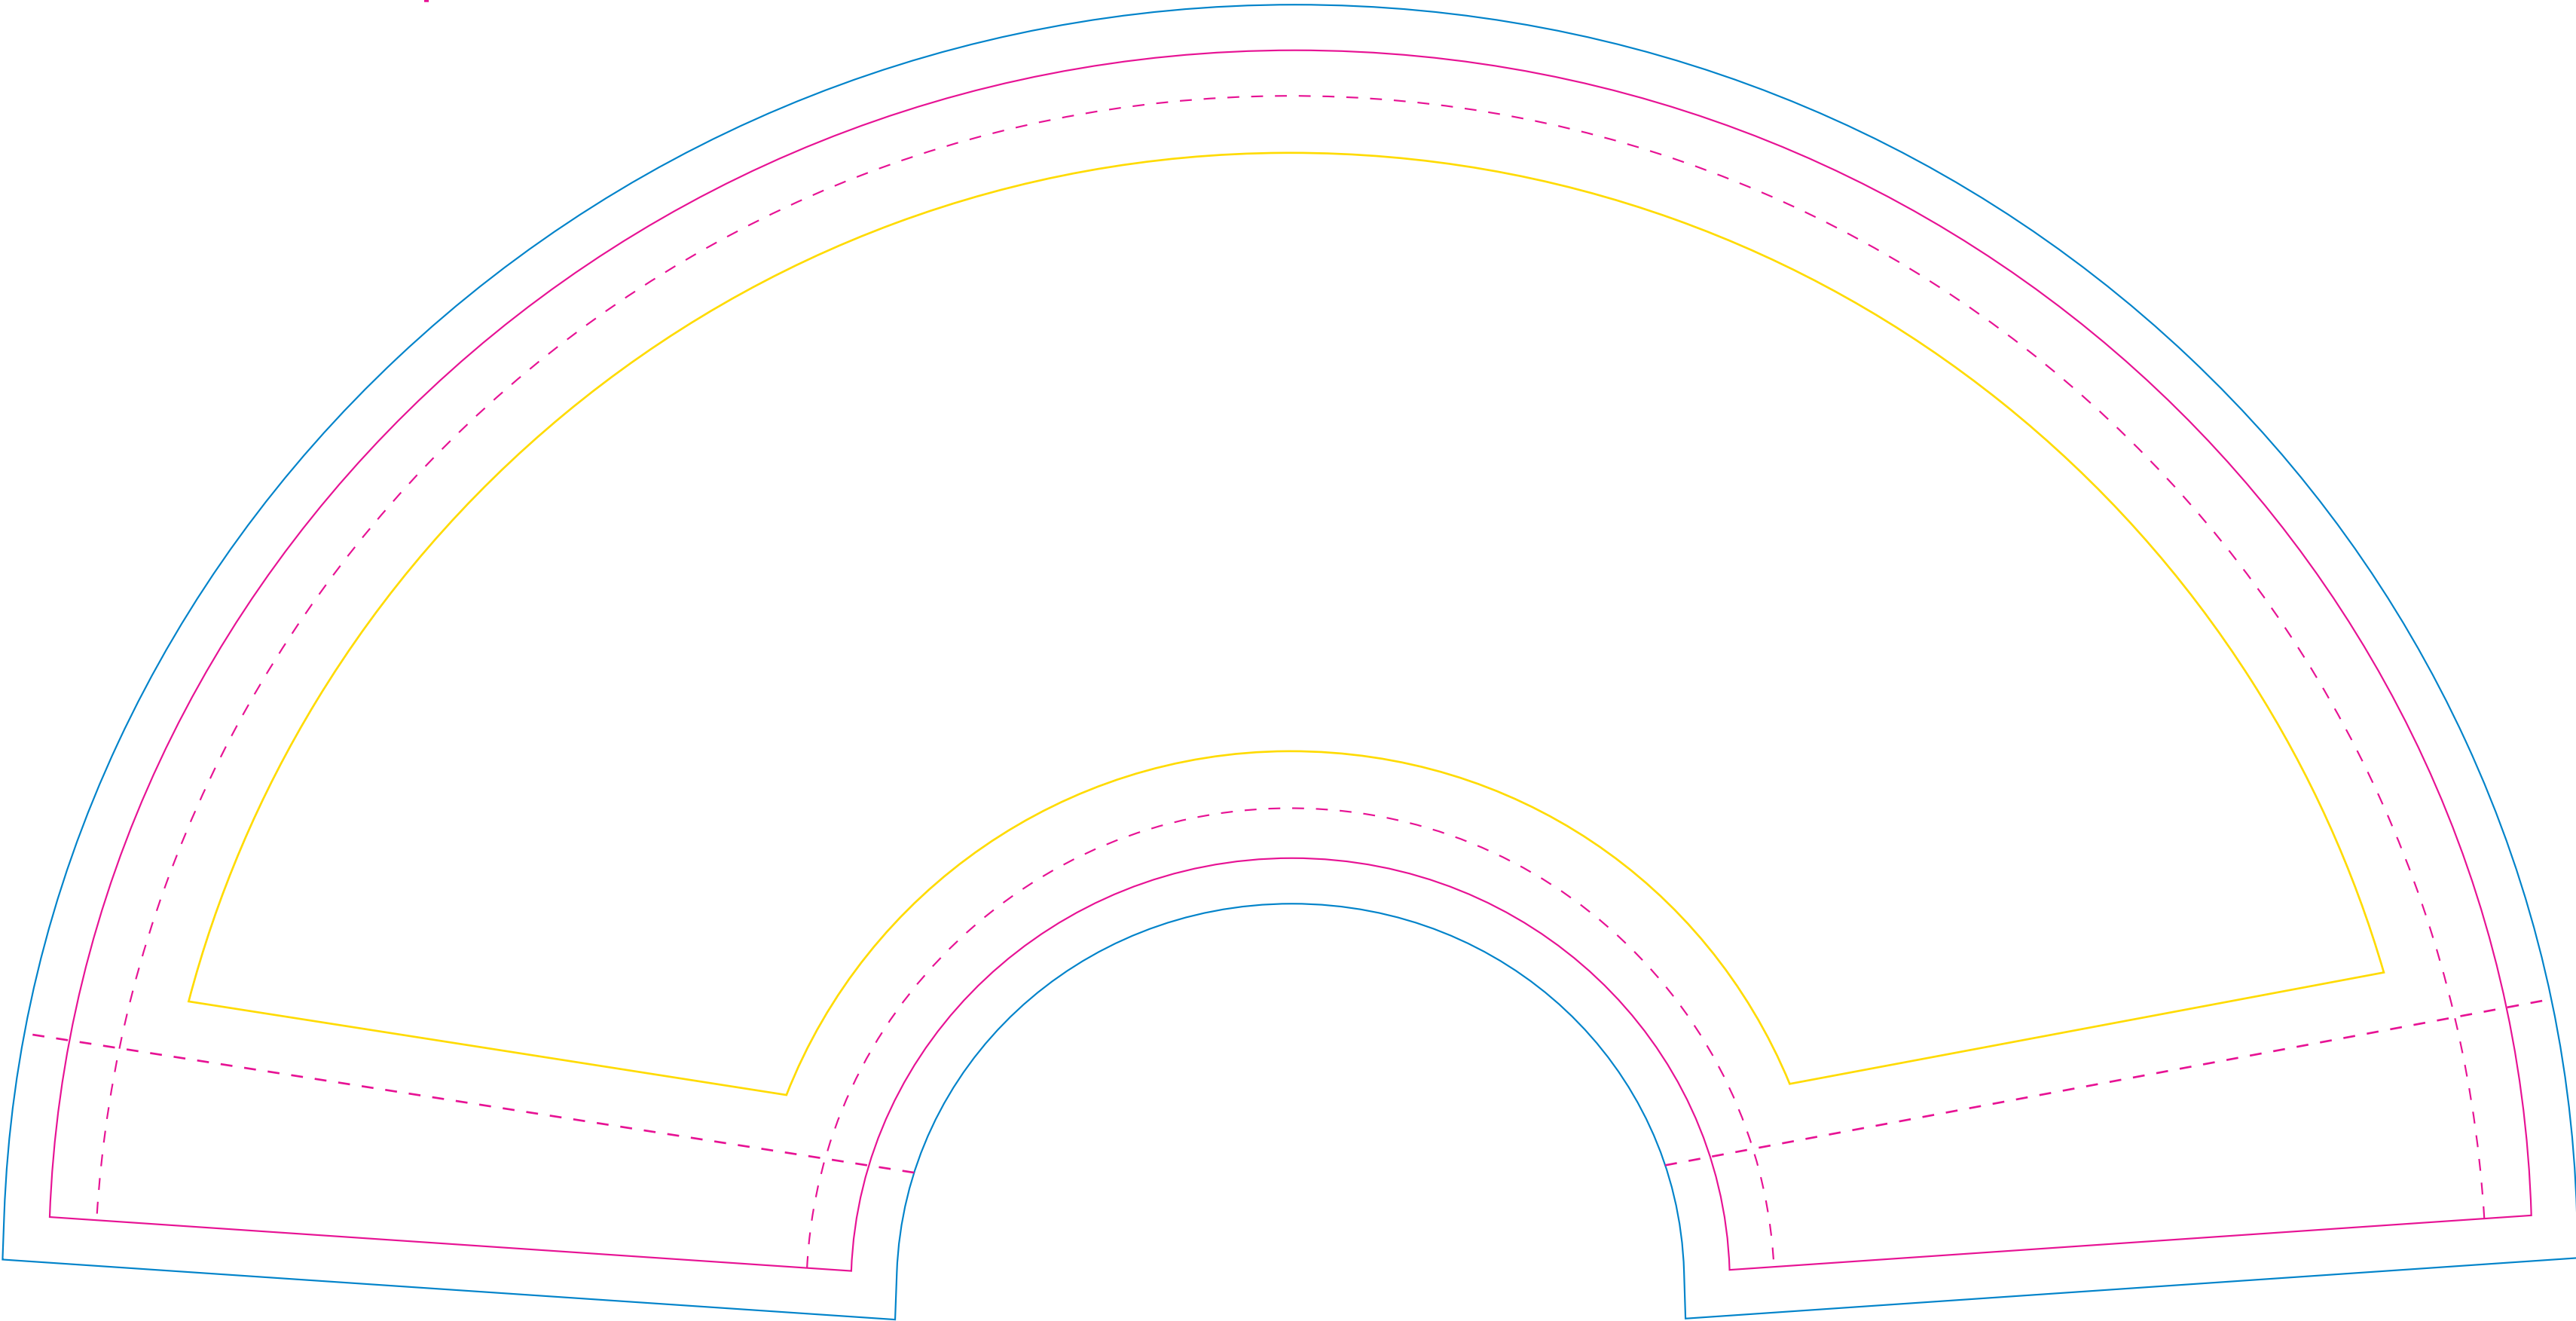

Product: PCH135
Product Size: Folding size: 210*28mm; Unfolding size: 210* 380mm
Decoration Options: CMYK

Single side print:

Shown at 100% actual size
Print size: 384.4mm(w)×169mm(h)

- Knife line
- Safe print area
- Bleed area

Double sides print:

Print size:435.7mm(w) x 214.2mm(h)

Box

Back Left Front Right

Product size:33mm(w) x 213mm(h) x 11mm(d)
Print size:98mm(w) x 255mm(h)
Shown at 100% actual size