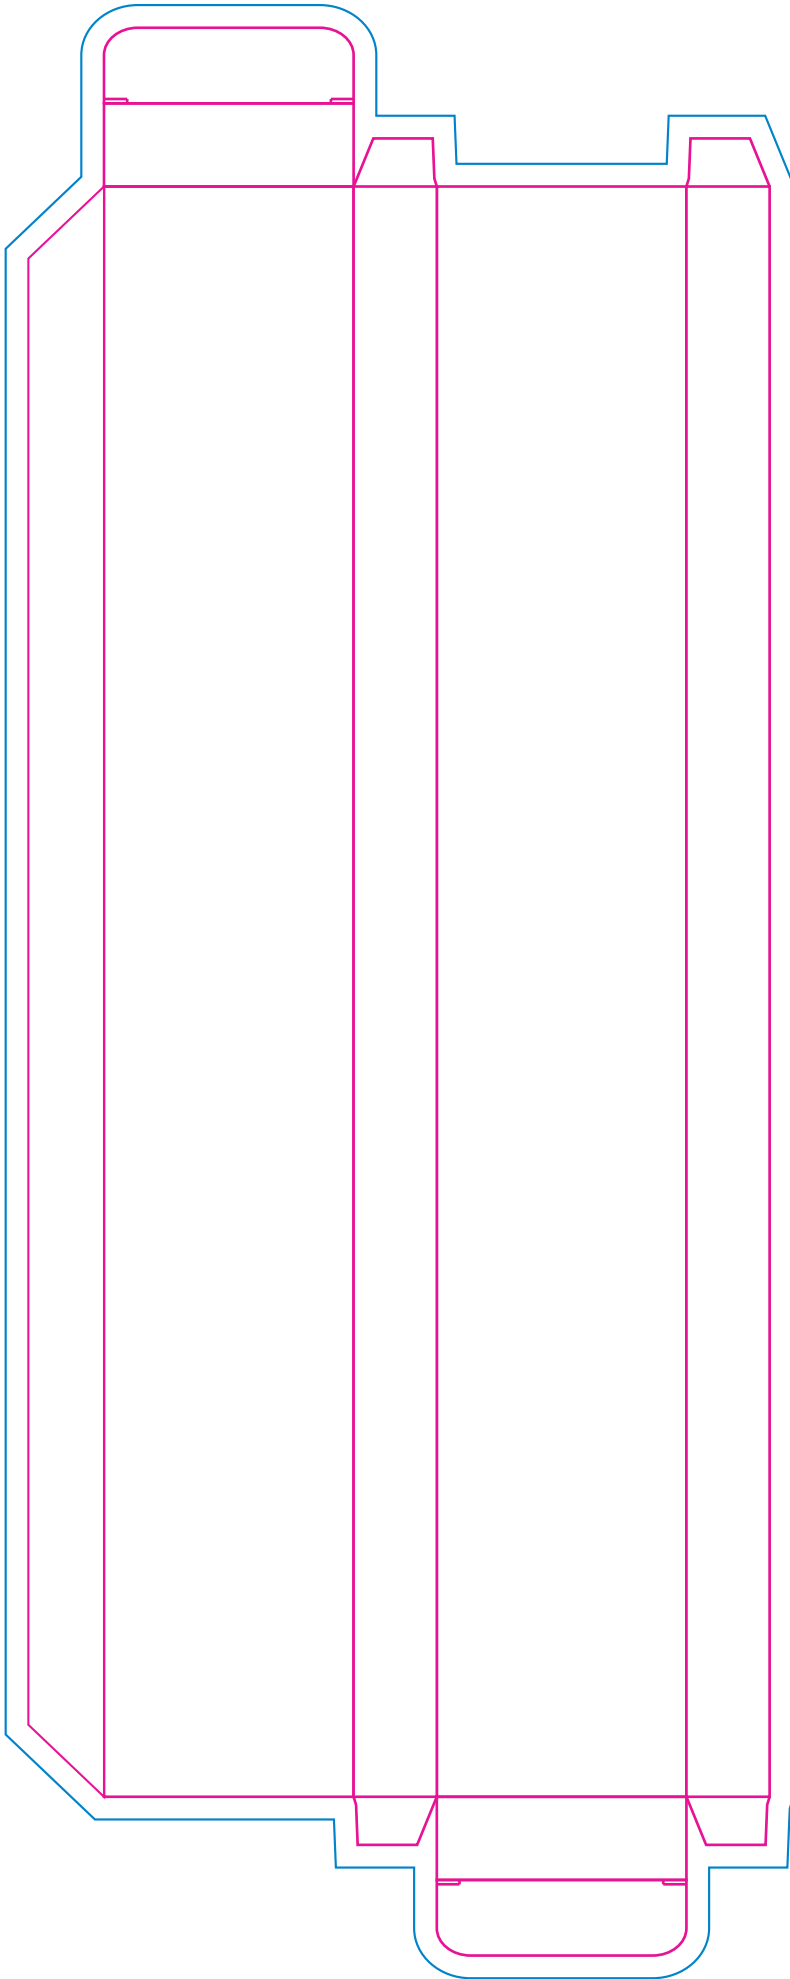

Product: PCH135
Product Size: Folding size: 210*28mm; Unfolding size: 210* 380mm
Decoration Options: CMYK

Single side print:

Shown at 100% actual size
Print size: 384.4mm(w)×169mm(h)

- Knife line
- Safe print area
- Bleed area

Double sides print:

Print size:435.7mm(w) x 214.2mm(h)

Box

Back Left Front Right

Product size:33mm(w) x 213mm(h) x 11mm(d)
Print size:98mm(w) x 255mm(h)
Shown at 100% actual size