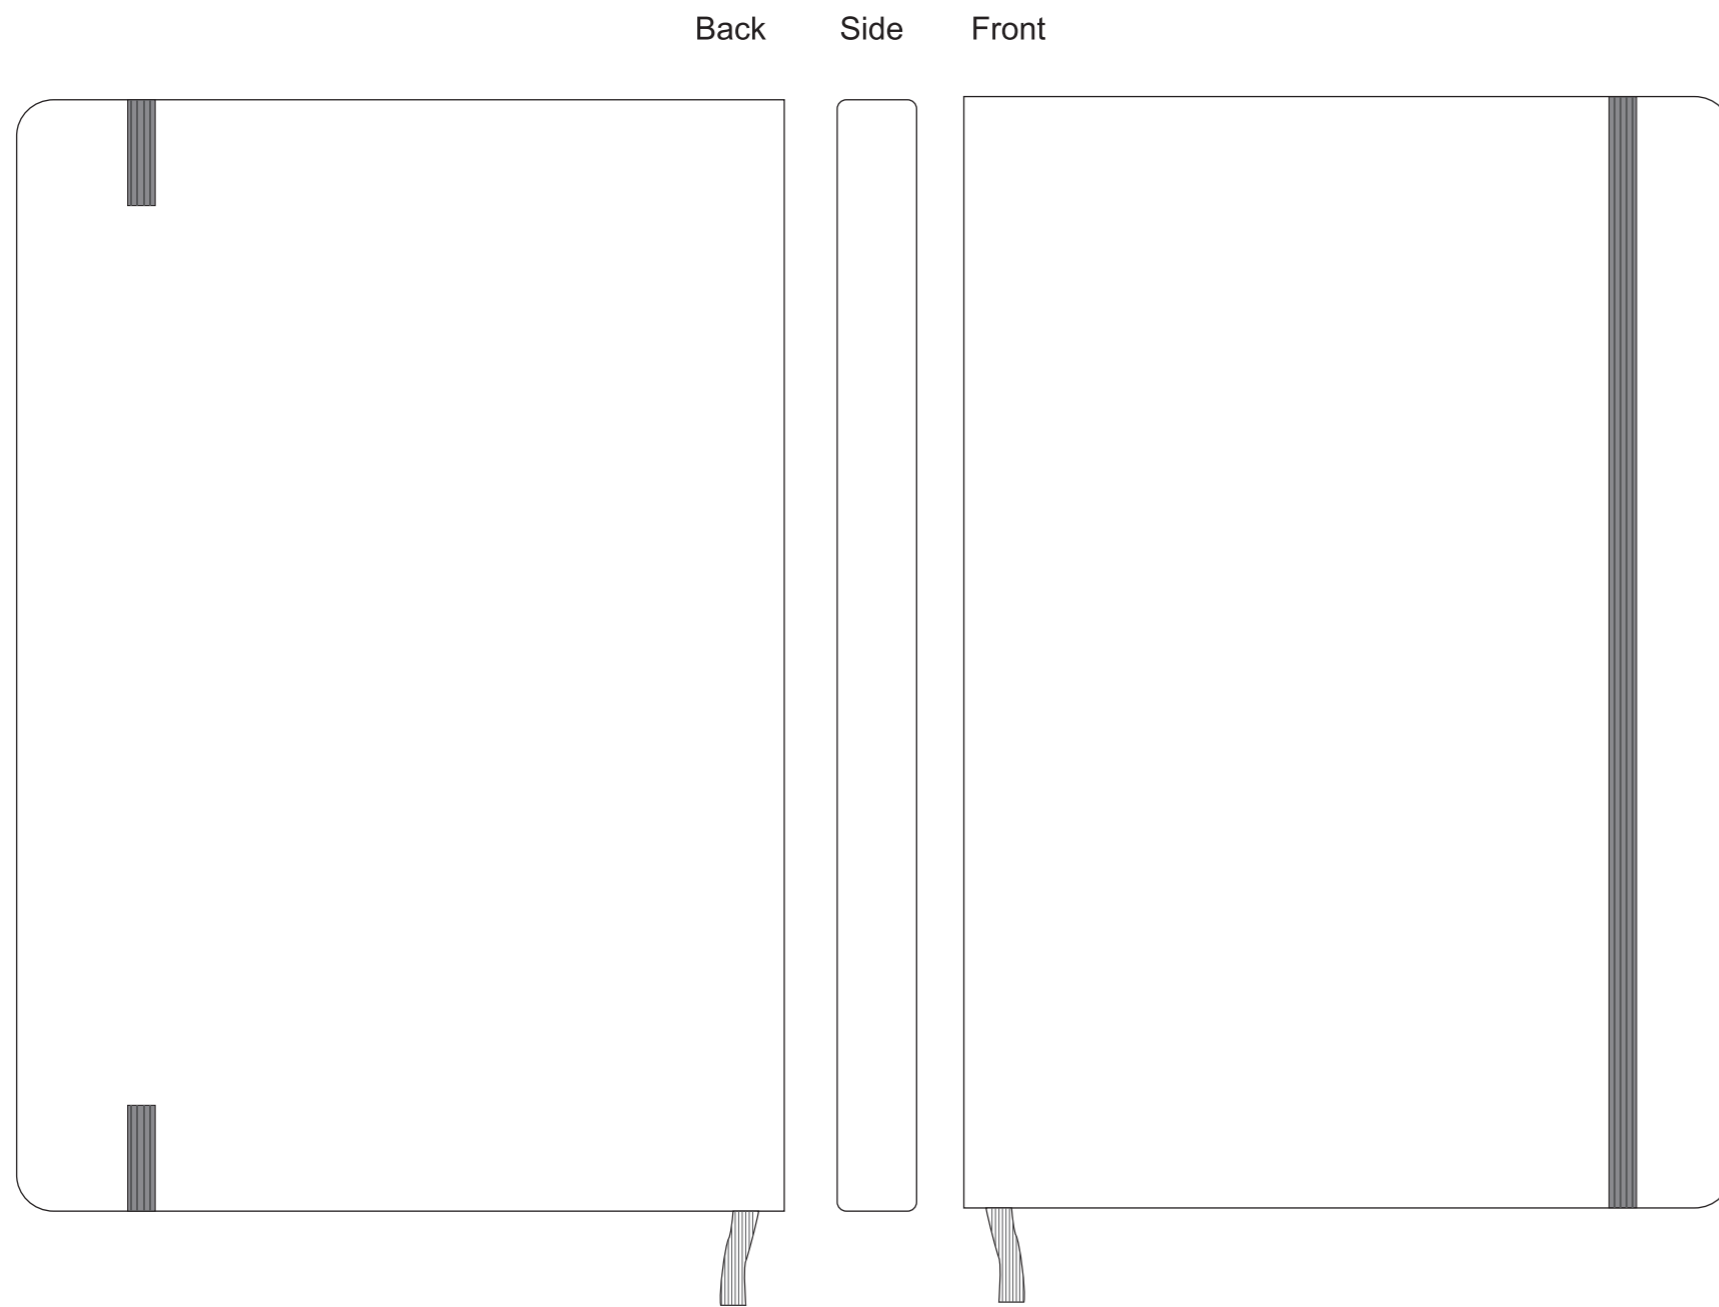

Product Size: 145mm(w) × 210mm(h) × 15mm(d)  
 Decoration Options: Full colour print

Shown at 70% actual size

### Cover

Print size: 305mm(w) × 210mm(h)

- Knife line
- Safe print area
- Bleed area

### Inside of notebook

#### Calendar inside pages:

— Knife line

Shown at 50% actual size  
 Print size: 140mm(w) × 206mm(h)