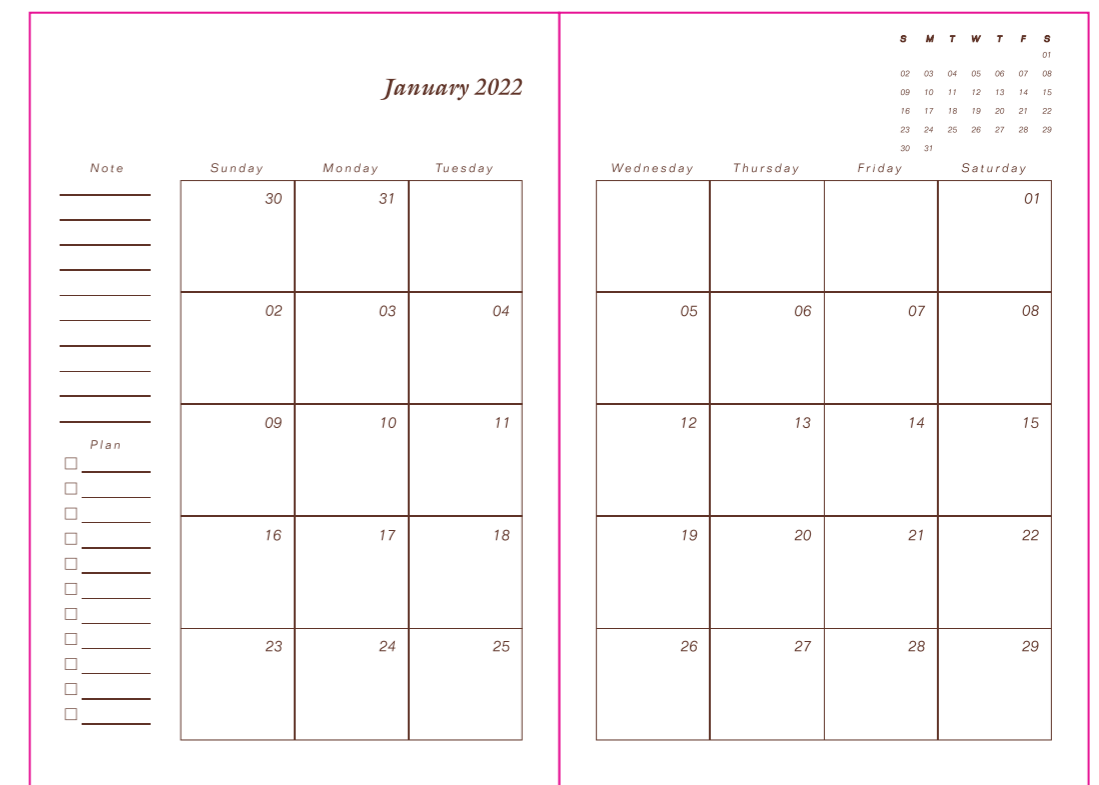

Product Size: 145mm(w) × 210mm(h) × 15mm(d)  
 Decoration Options: Full colour print

Shown at 70% actual size

### Cover

Print size: 305mm(w) × 210mm(h)

- Knife line
- Safe print area
- Bleed area

### Inside of notebook

#### Calendar inside pages:

— Knife line

Shown at 50% actual size  
 Print size: 140mm(w) × 206mm(h)