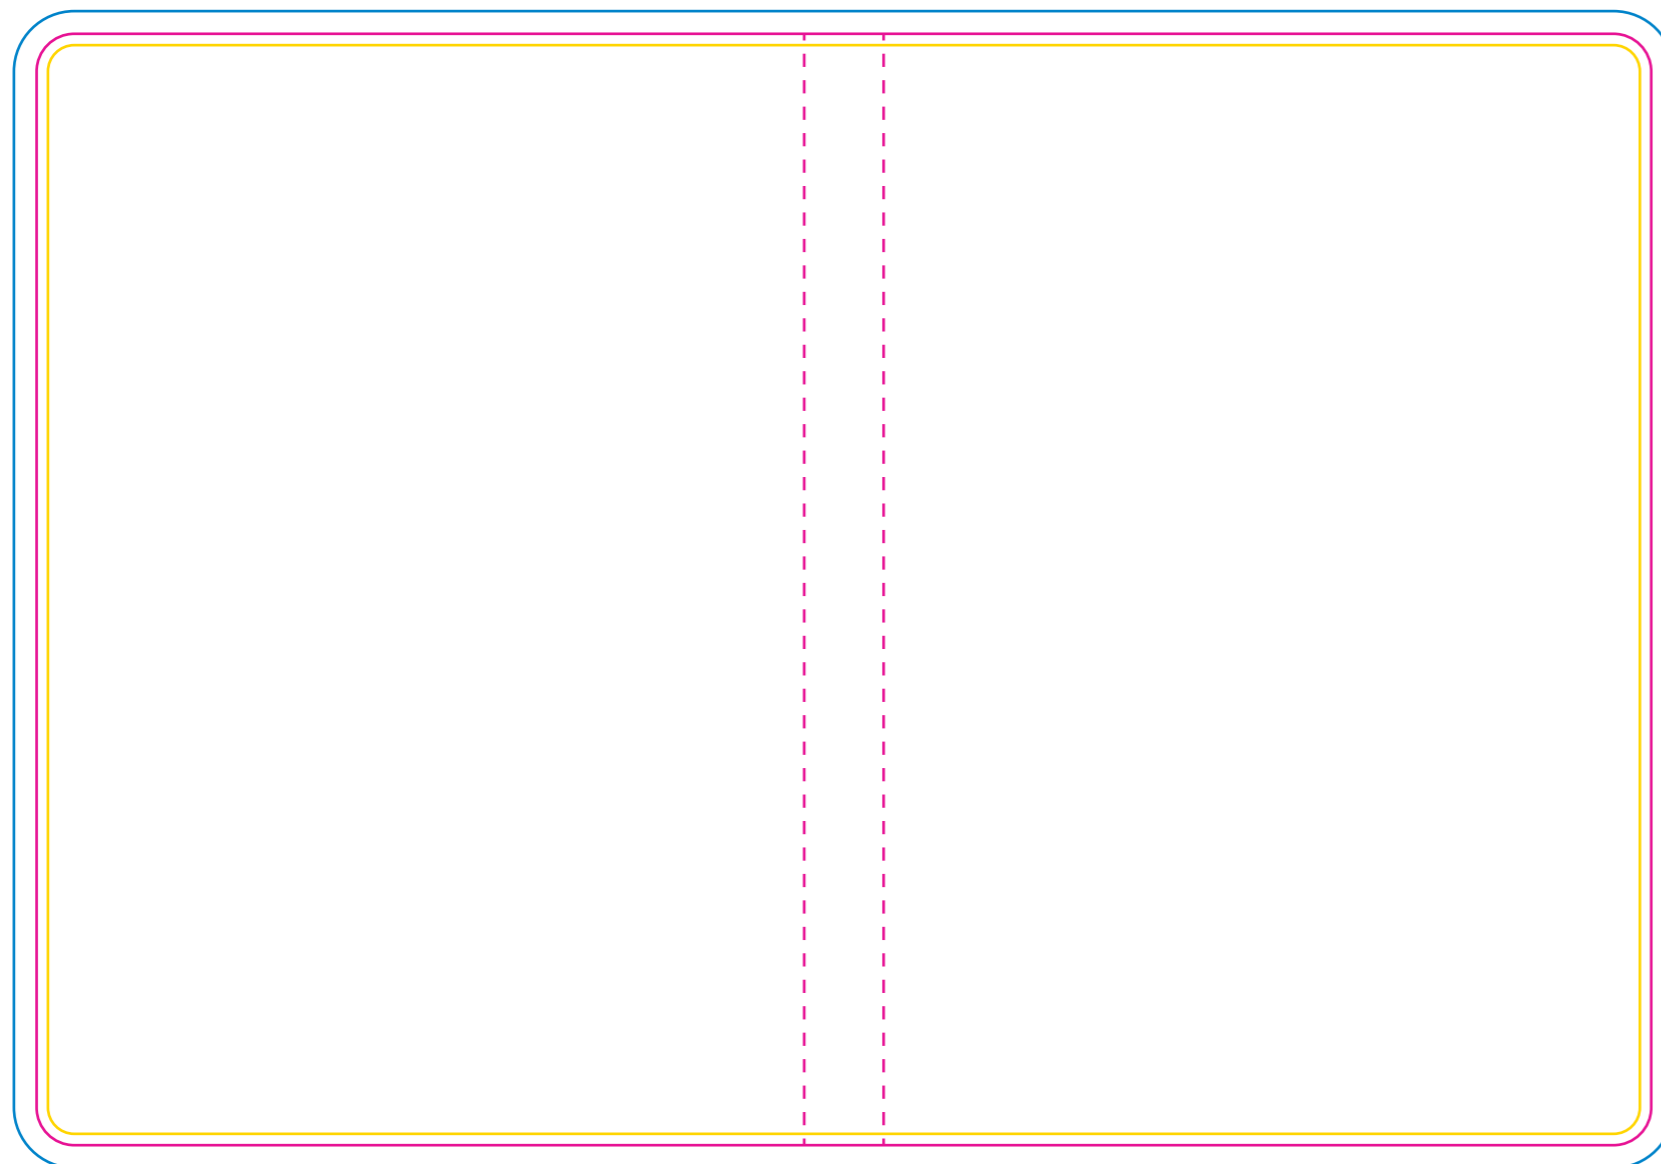

Product Size: 145mm(w) × 210mm(h) × 15mm(d)  
 Decoration Options: Full colour print

Shown at 70% actual size

### Cover

Print size: 305mm(w) × 210mm(h)

- Knife line
- Safe print area
- Bleed area

#### Calendar inside pages:

— Knife line

Shown at 50% actual size  
 Print size: 140mm(w) × 206mm(h)