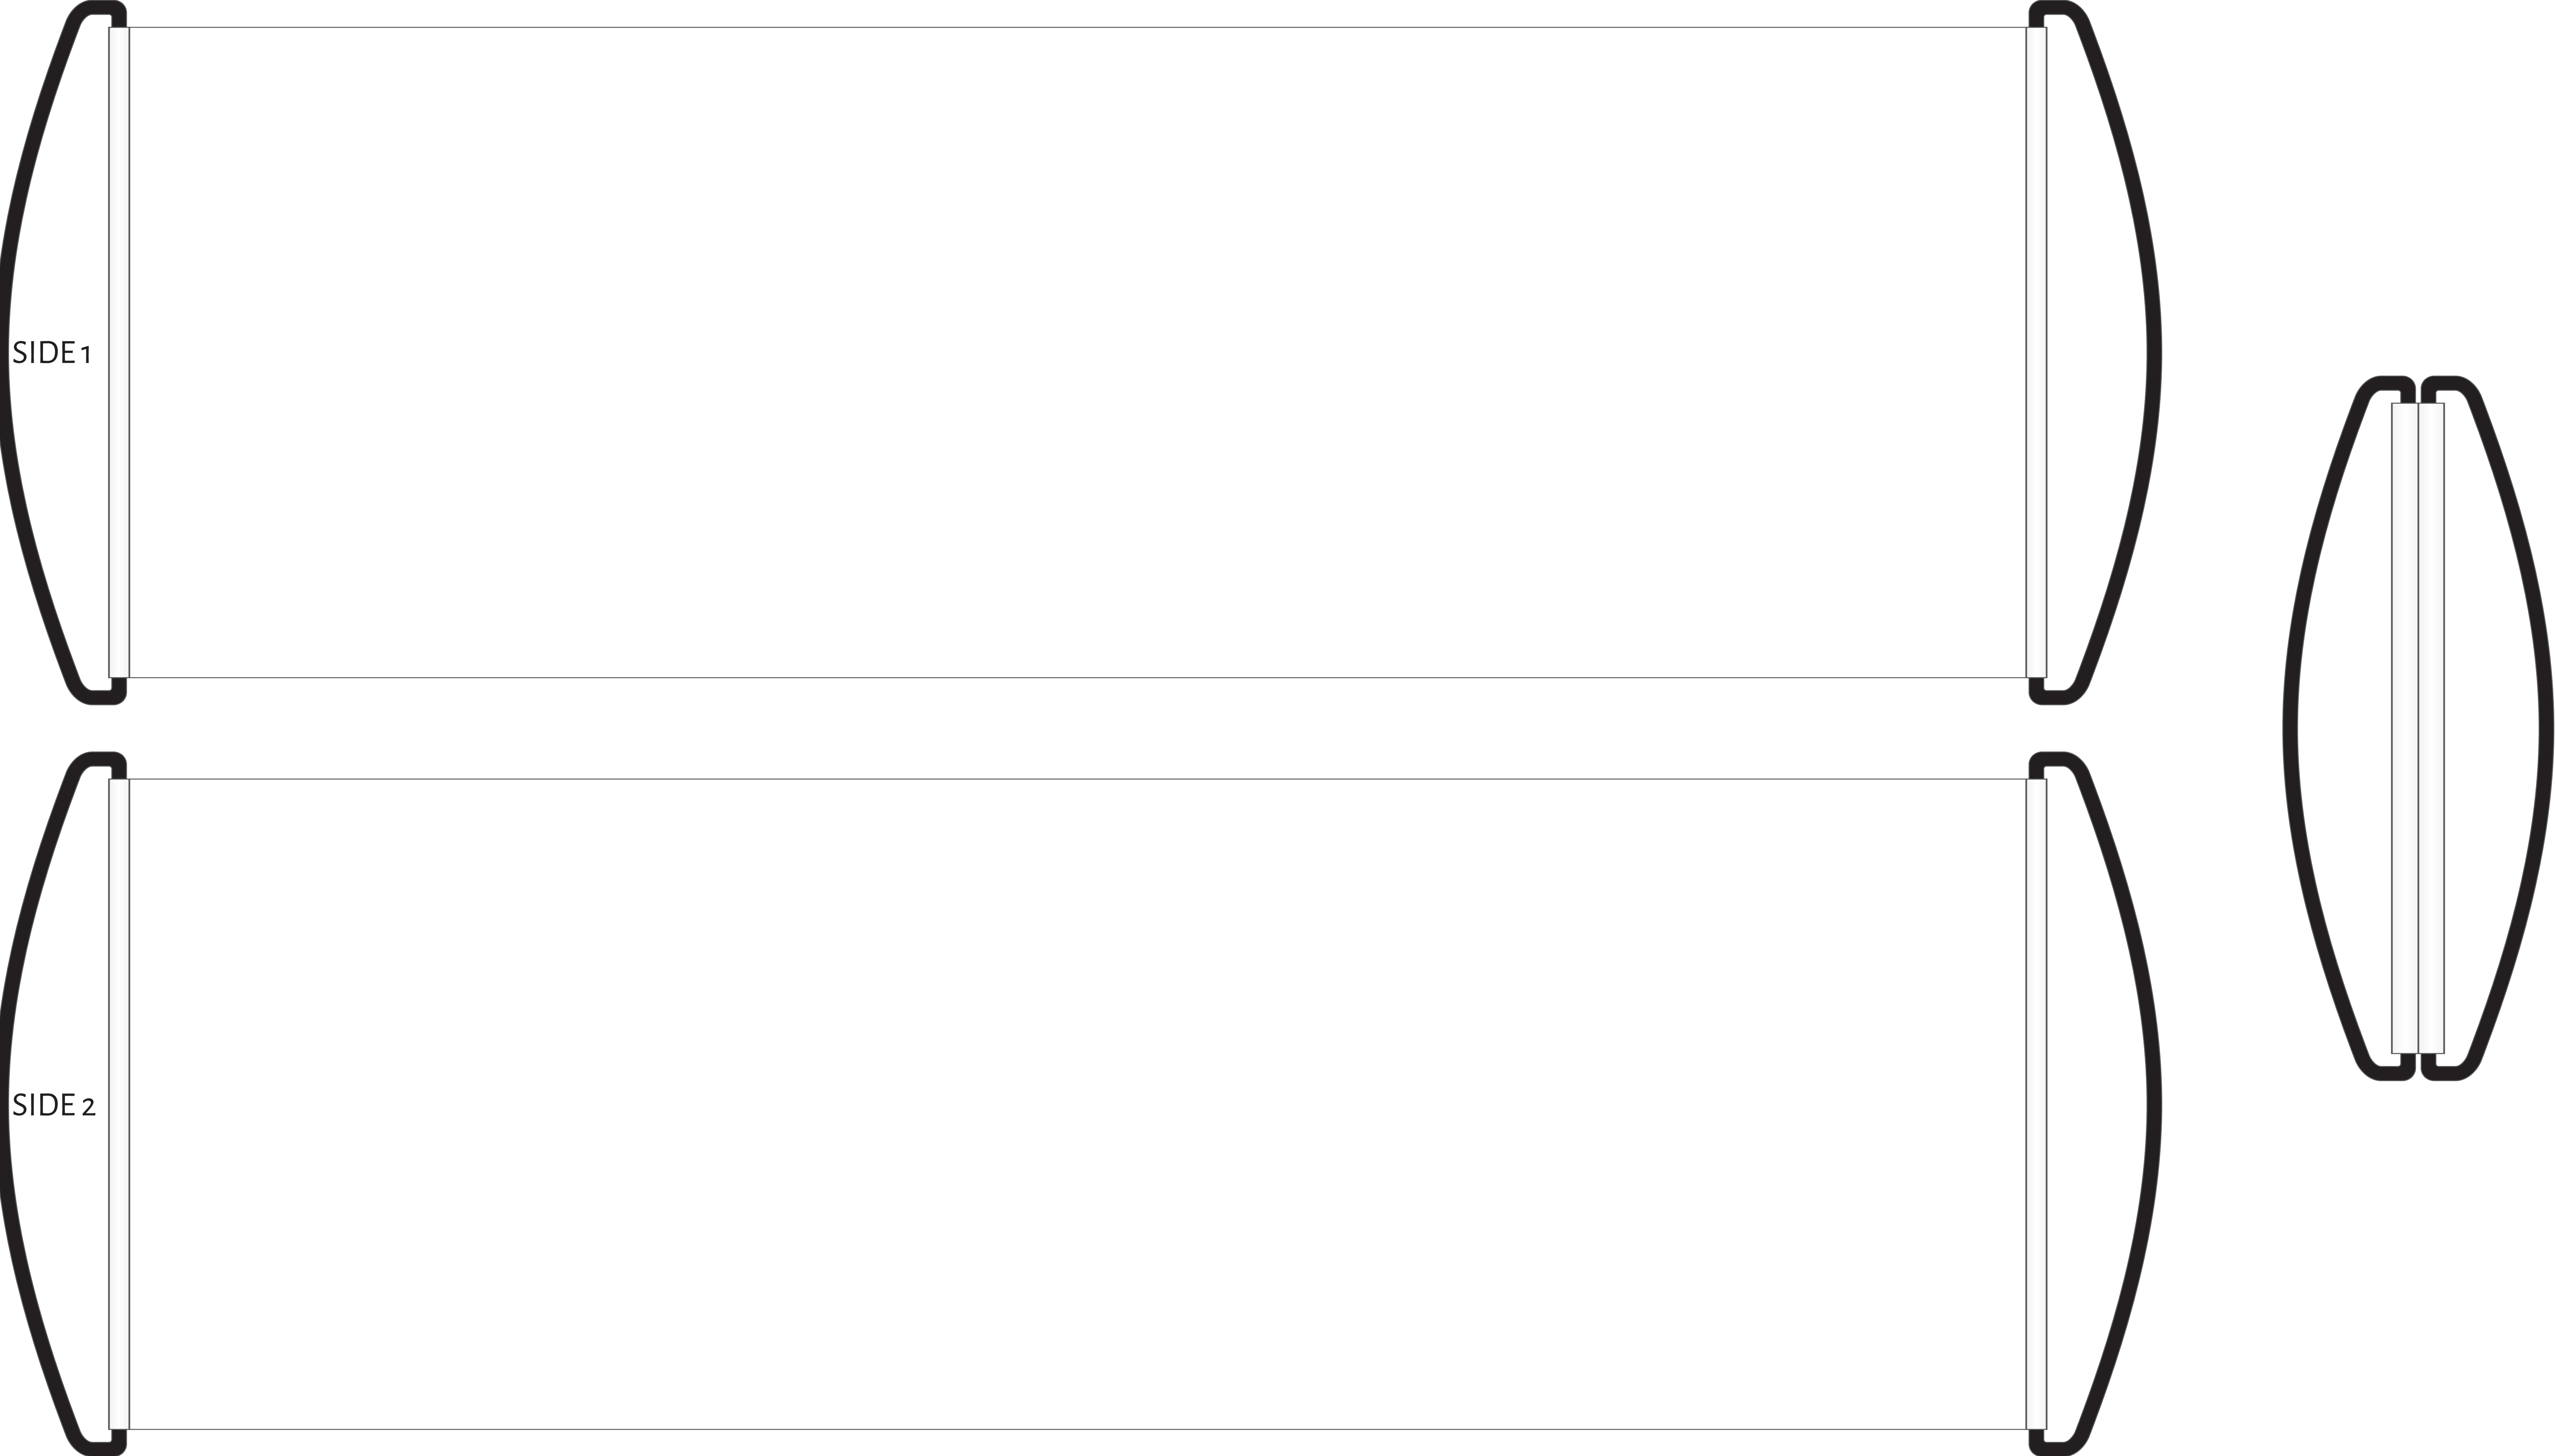

SIZE: 800mm x 260mm (open)

SIDE 1

SIDE 2