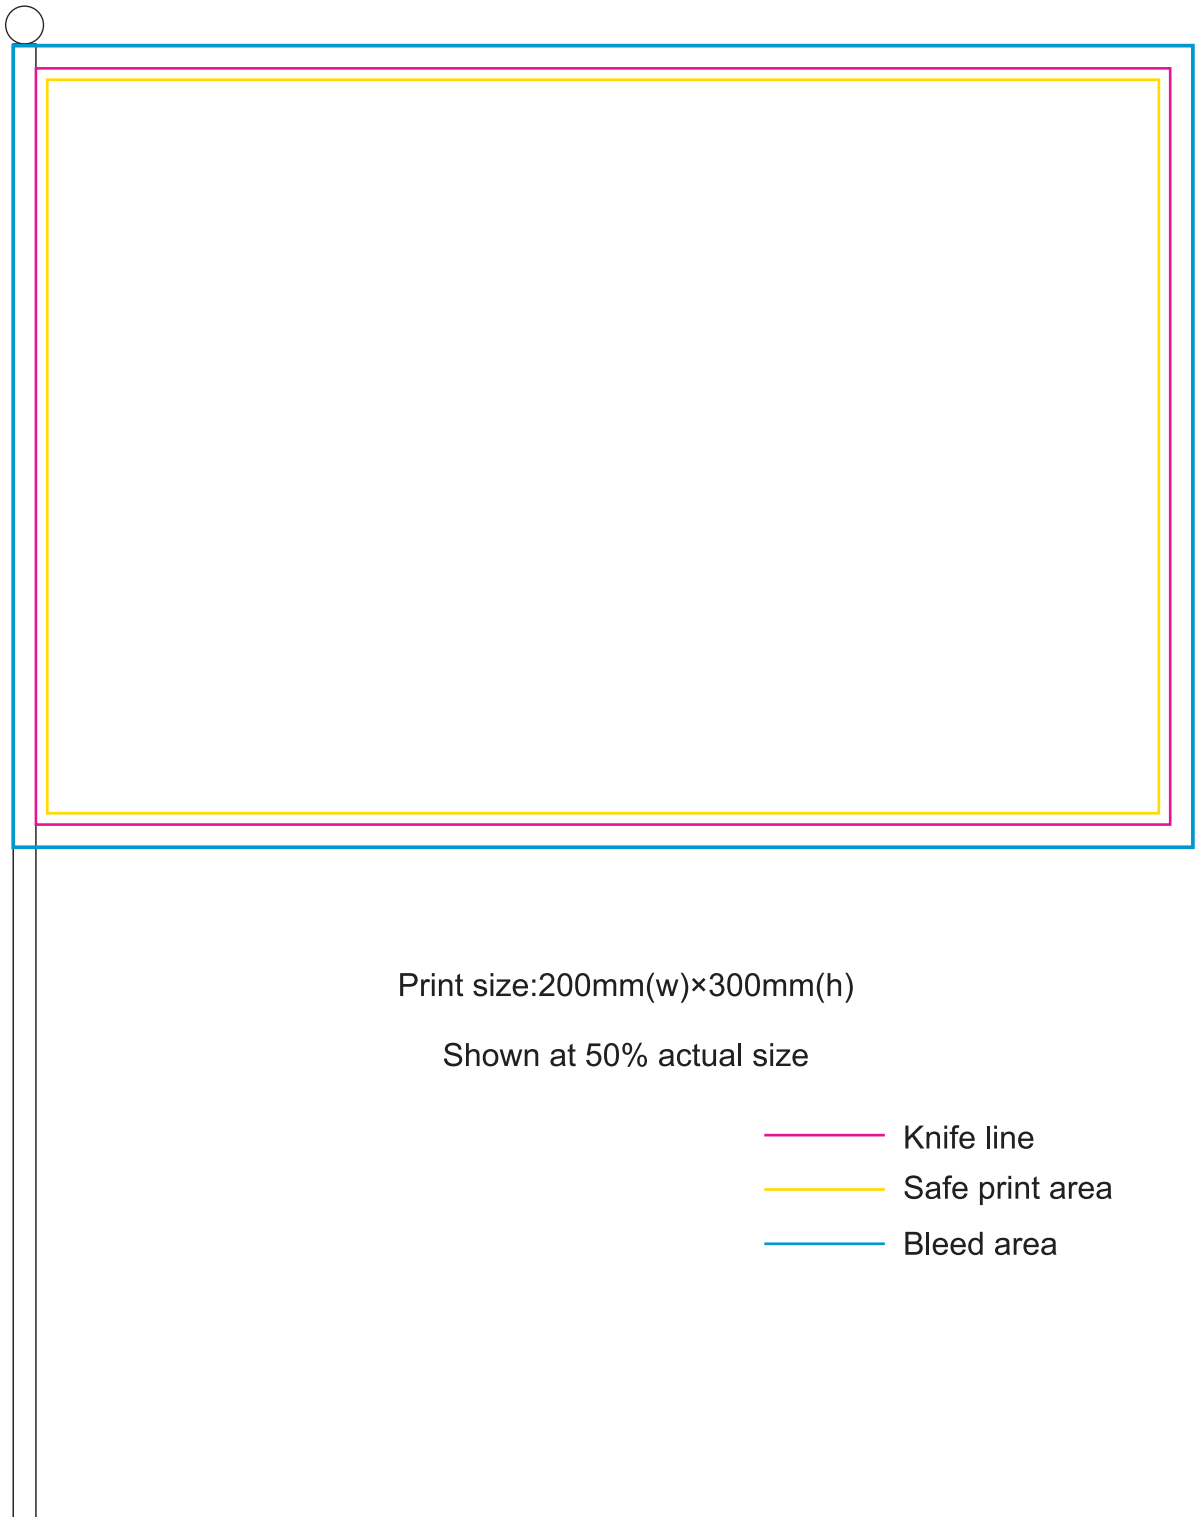

Decoration Options:Full colour

21\*14cm, 30cm sticks

- Knife line
- Safe print area
- Bleed area

Print size:210mm(w)×140mm(h)

Shown at 50% actual size

Decoration Options:Full colour

20\*30cm, 40cm sticks

Print size:200mm(w)×300mm(h)

Shown at 50% actual size

- Knife line
- Safe print area
- Bleed area