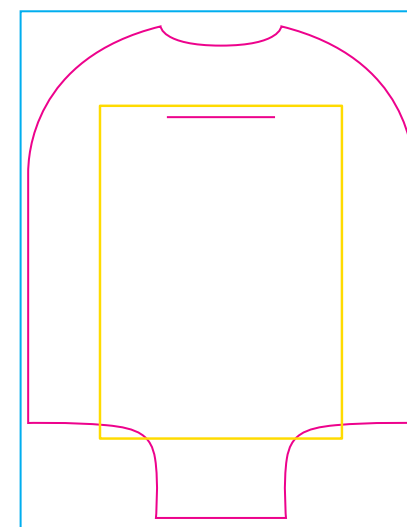

Product Size: small size, medium size, large size, extra large size
Decoration Options: Sublimation

XL

L

M

S

Shown at 10% actual size
Print size : 714.5mm(w) x 961.3mm(h)

Print size : 650mm(w) x 891.4mm(h)

Print size : 560mm(w) x 768.8mm(h)

Print size : 510mm(w) x 650mm(h)

- Knife line
- Suitcase front area
- Bleed line