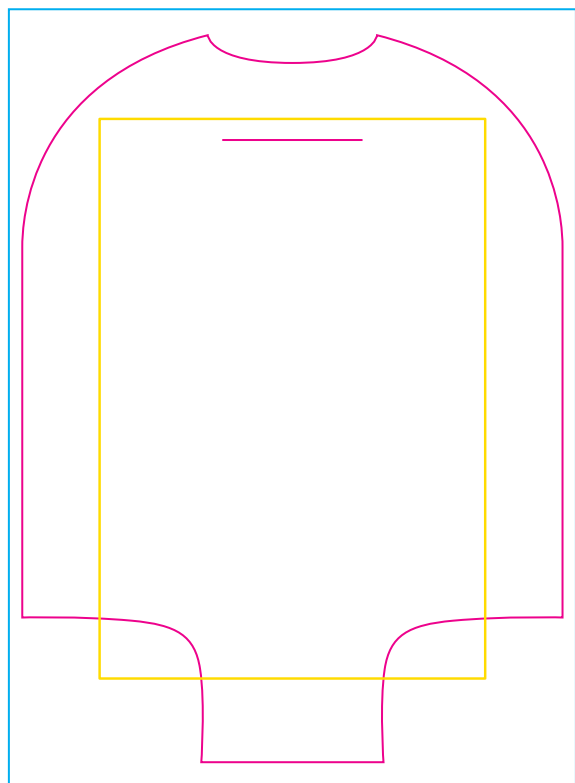

Product Size: small size, medium size, large size, extra large size
Decoration Options: Sublimation

XL

L

M

S

Shown at 10% actual size
Print size : 714.5mm(w) x 961.3mm(h)

Print size : 650mm(w) x 891.4mm(h)

Print size : 560mm(w) x 768.8mm(h)

Print size : 510mm(w) x 650mm(h)

- Knife line
- Suitcase front area
- Bleed line