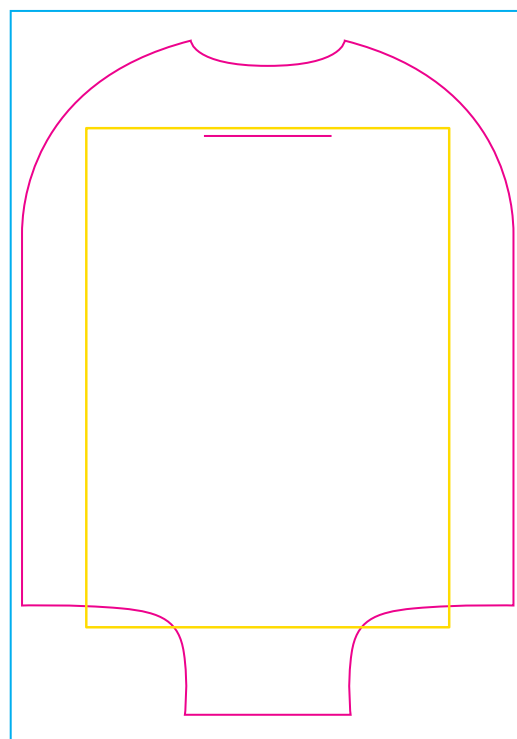

Product Size: small size, medium size, large size, extra large size
Decoration Options: Sublimation

XL

L

M

S

Shown at 10% actual size
Print size : 714.5mm(w) x 961.3mm(h)

Print size : 650mm(w) x 891.4mm(h)

Print size : 560mm(w) x 768.8mm(h)

Print size : 510mm(w) x 650mm(h)

- Knife line
- Suitcase front area
- Bleed line