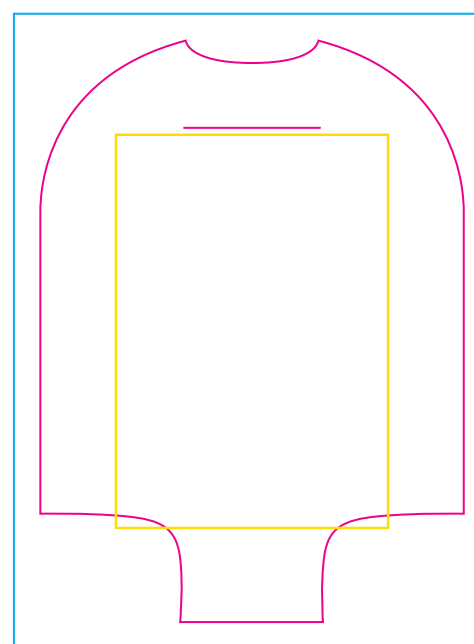

Product Size: small size, medium size, large size, extra large size
Decoration Options: Sublimation

XL

L

M

S

Shown at 10% actual size
Print size : 714.5mm(w) x 961.3mm(h)

Print size : 650mm(w) x 891.4mm(h)

Print size : 560mm(w) x 768.8mm(h)

Print size : 510mm(w) x 650mm(h)

- Knife line
- Suitcase front area
- Bleed line