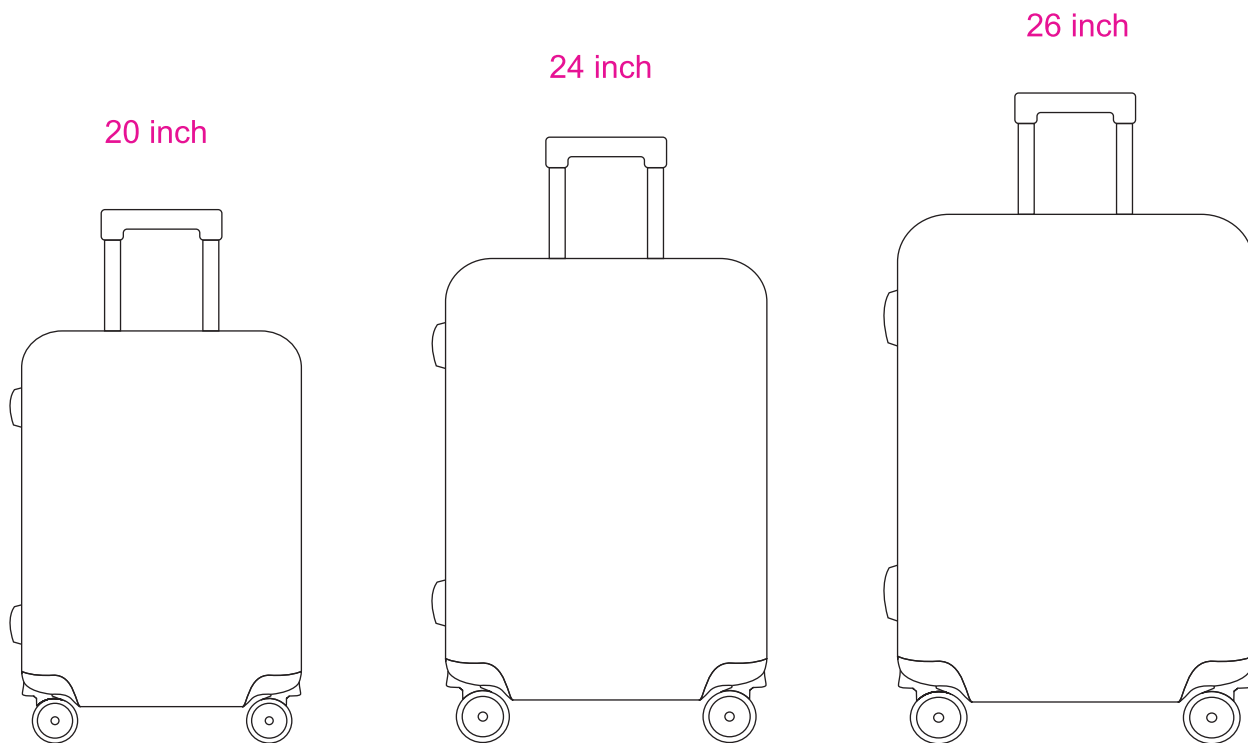

Product Size: 20 inch 37x54.5x23cm  
24 inch 42.5x64x25cm  
26 inch 47x70x26cm  
Decoration Options: UV Print

Shown at 10% actual size