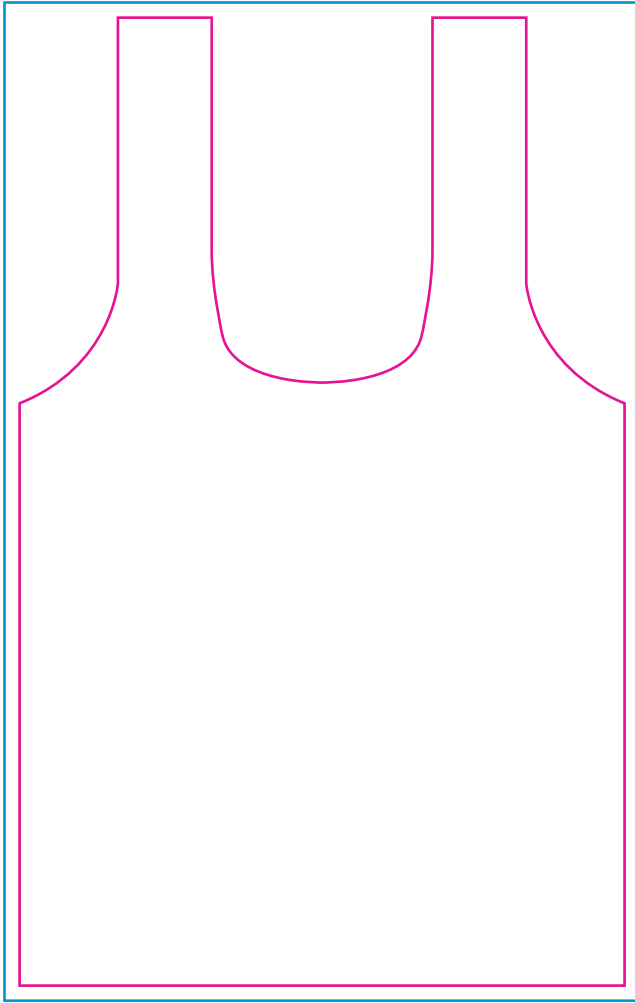

Sublimation:

Side 1

Side 2

Print size: Unfolded: 400mm(w) x 640mm(h)

Shown at 20% actual size

Side 1

Side 2

Folded: 169.7mm(w) x 169.7mm(h)

Shown at 30% actual size

— Knife line  
□ Bleed area