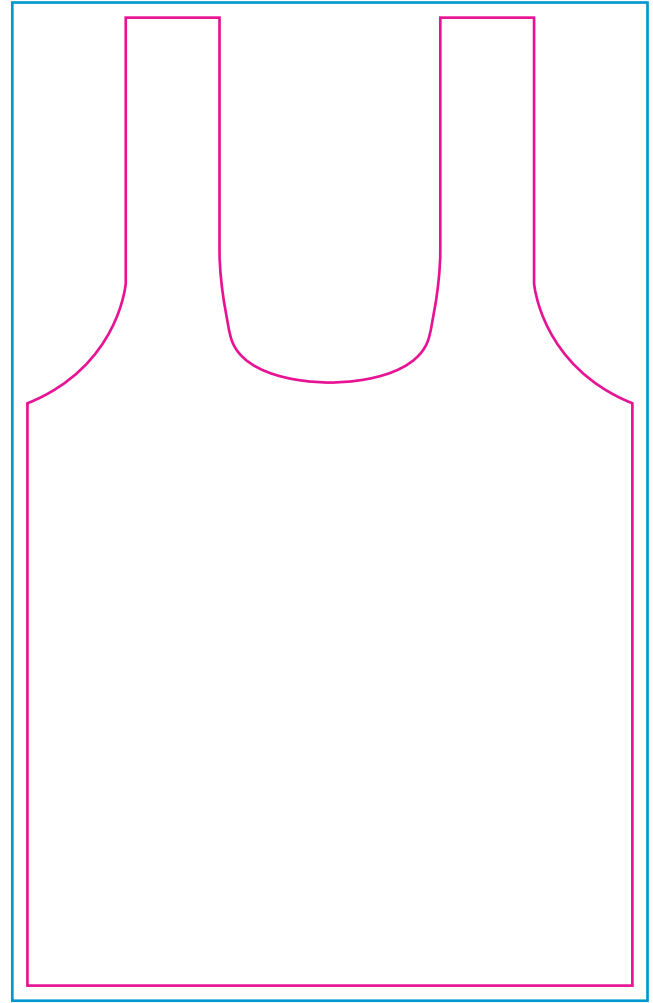

Sublimation:

Side 1

Side 2

Print size: Unfolded: 400mm(w) x 640mm(h)

Shown at 20% actual size

Side 1

Side 2

Folded: 169.7mm(w) x 169.7mm(h)

Shown at 30% actual size

— Knife line  
□ Bleed area