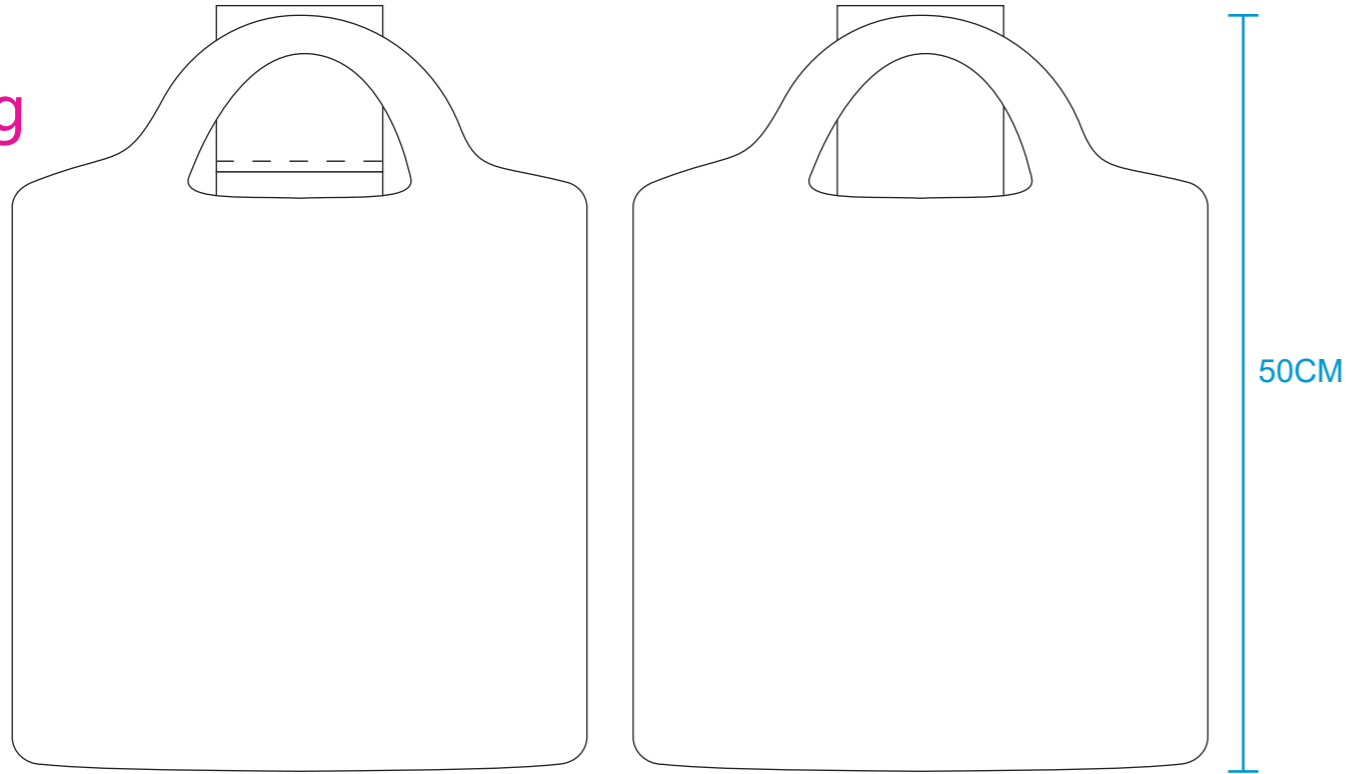

Product Size: 380x500mm, Pouch:110X110mm
Decoration Options: Sublimation

side 1

side 2

Bag

Shown at 20% actual size
Product size: 380mm(w) x 500mm(h)

Print size: 400mm(w) x 610mm(h)

Storage pouch

Shown at 35% actual size

Print size:110mm(w) x 250mm(h)

- Knife line
- Safe print area
- Bleed line