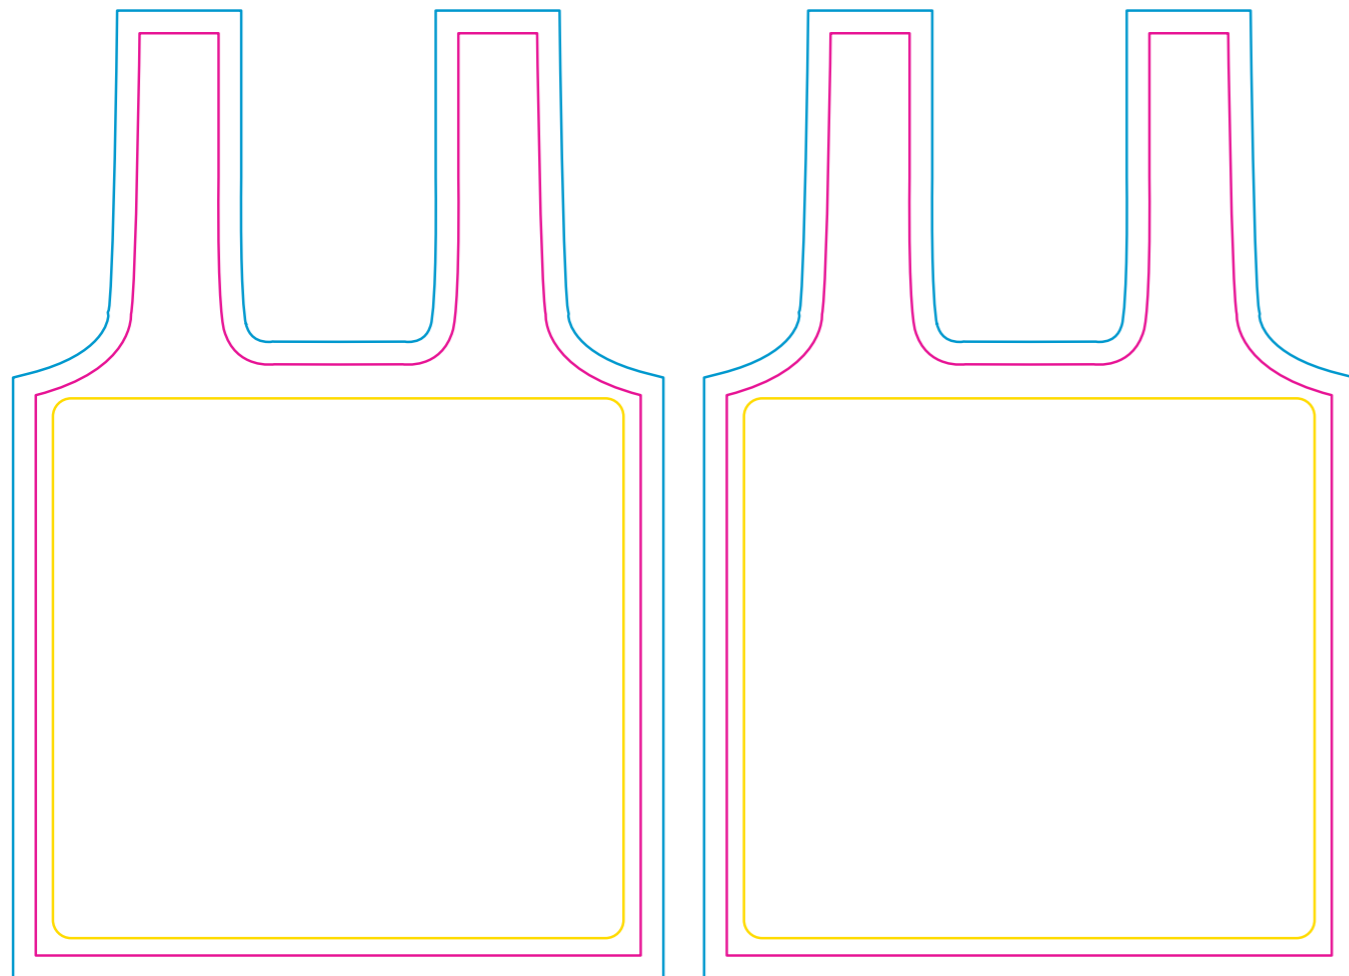

Product Size: 380x500mm, Pouch:110X110mm
Decoration Options: Sublimation

side 1

side 2

Bag

Shown at 20% actual size
Product size: 380mm(w) x 500mm(h)

Print size: 400mm(w) x 610mm(h)

Storage pouch

Shown at 35% actual size

Print size:110mm(w) x 250mm(h)

- Knife line
- Safe print area
- Bleed line