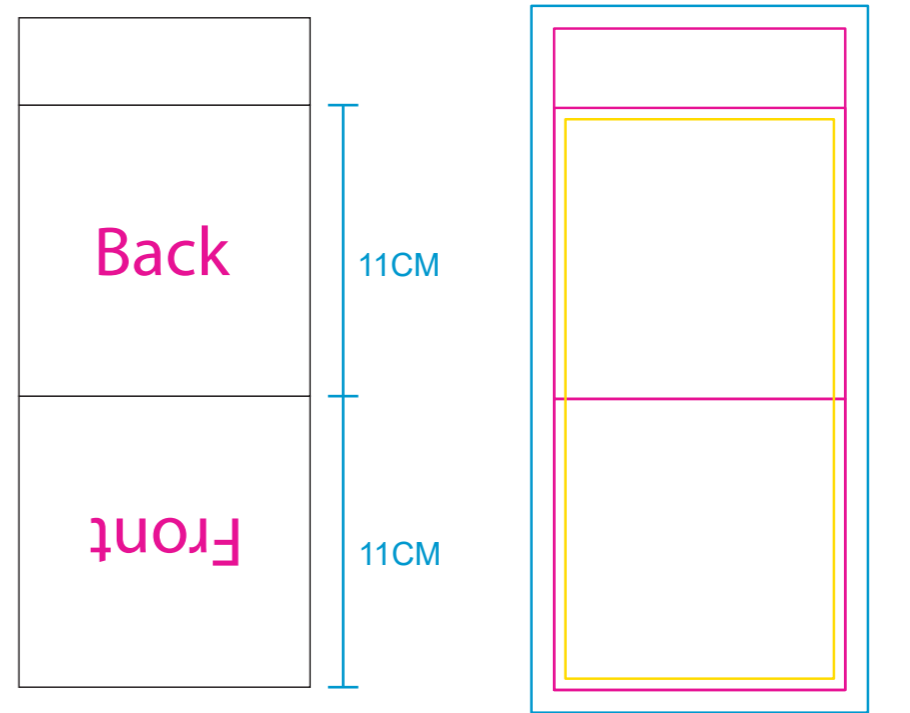

Product Size: 380x500mm, Pouch:110X110mm
Decoration Options: Sublimation

side 1

side 2

Bag

Shown at 20% actual size
Product size: 380mm(w) x 500mm(h)

Print size: 400mm(w) x 610mm(h)

Storage pouch

Shown at 35% actual size

Print size:110mm(w) x 250mm(h)

- Knife line
- Safe print area
- Bleed line