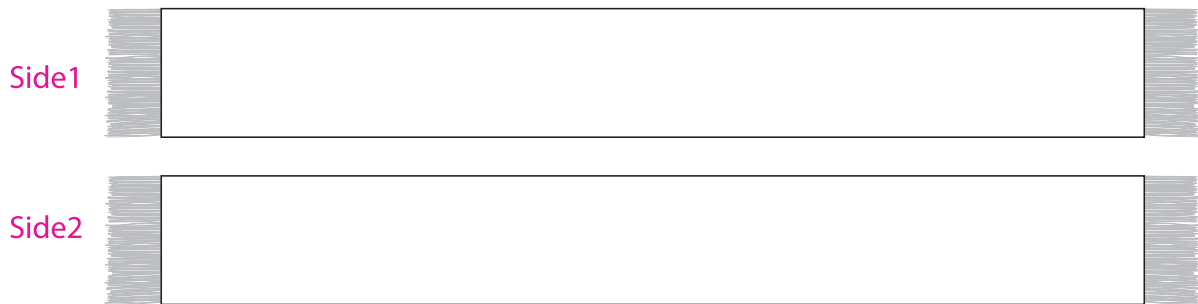

Product Size: 1450mm(w)x 170mm(h)
Decoration Options: Digital print

Shown at 10% actual size

Print size: 1300mm(w) x 340mm(h)

-  Knife line
-  Safe print area
-  Bleed area