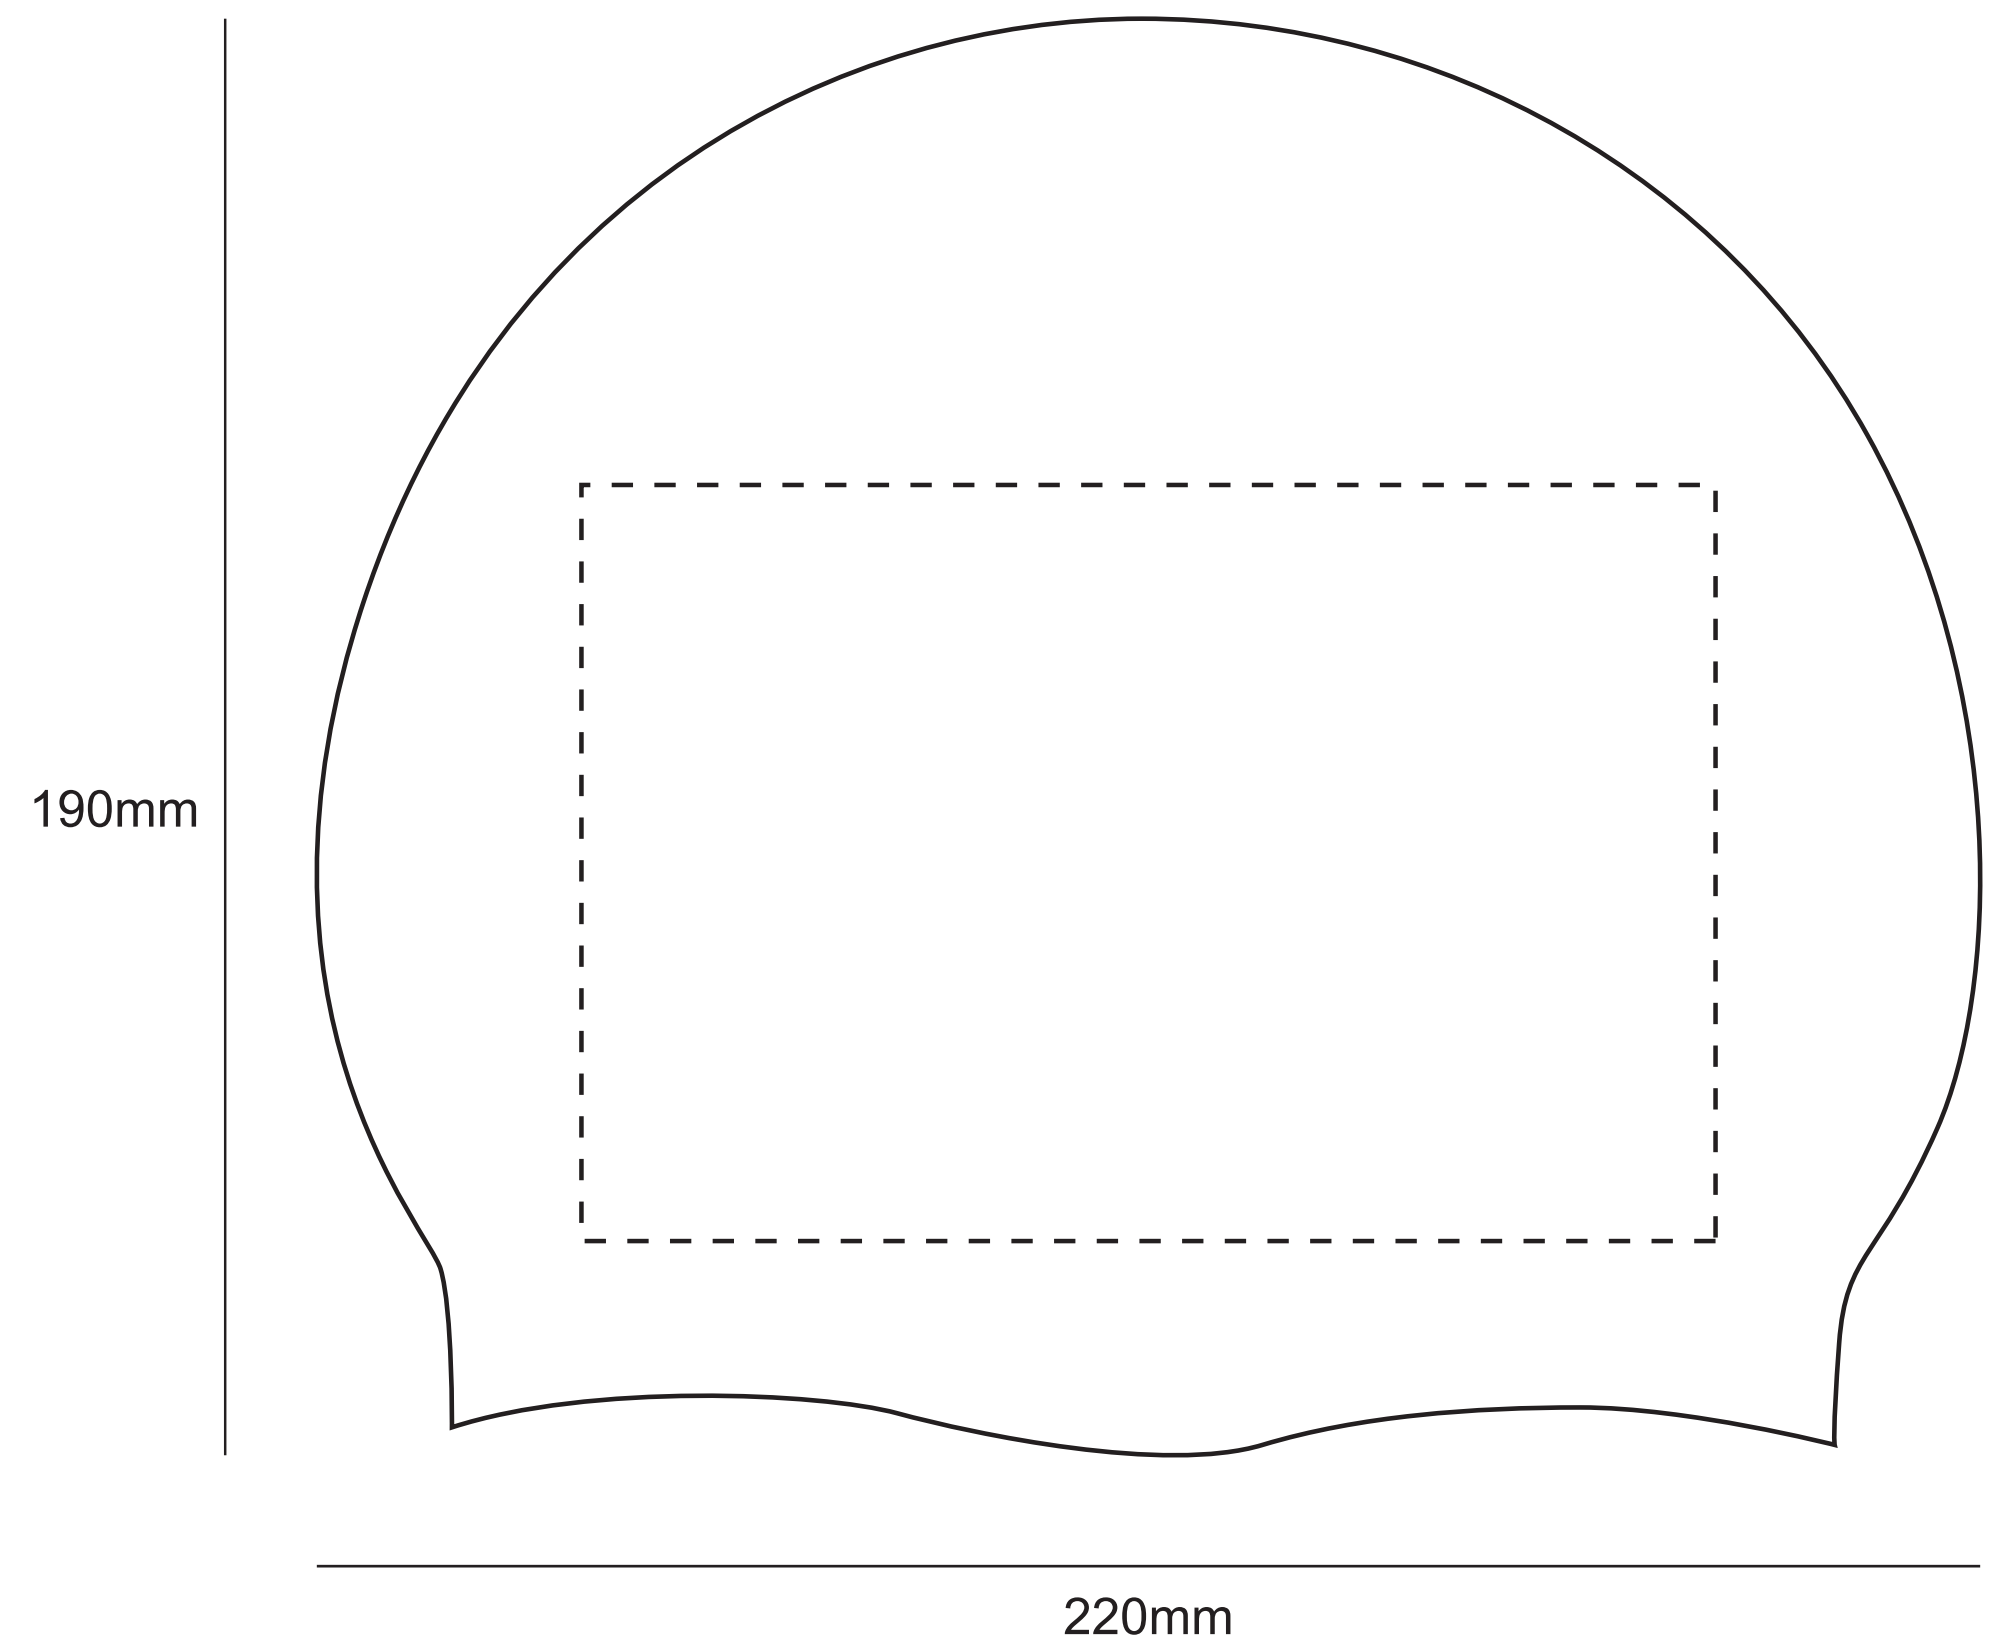

Product: Swimming Cap
Product Size: 190*220mm
Decoration Options: Print

Print size: 150mm(w) x 100mm(h)

Product: Swimming Cap
Product Size: 200*245mm
Decoration Options: Print

Print size: 150mm(w) x 100mm(h)