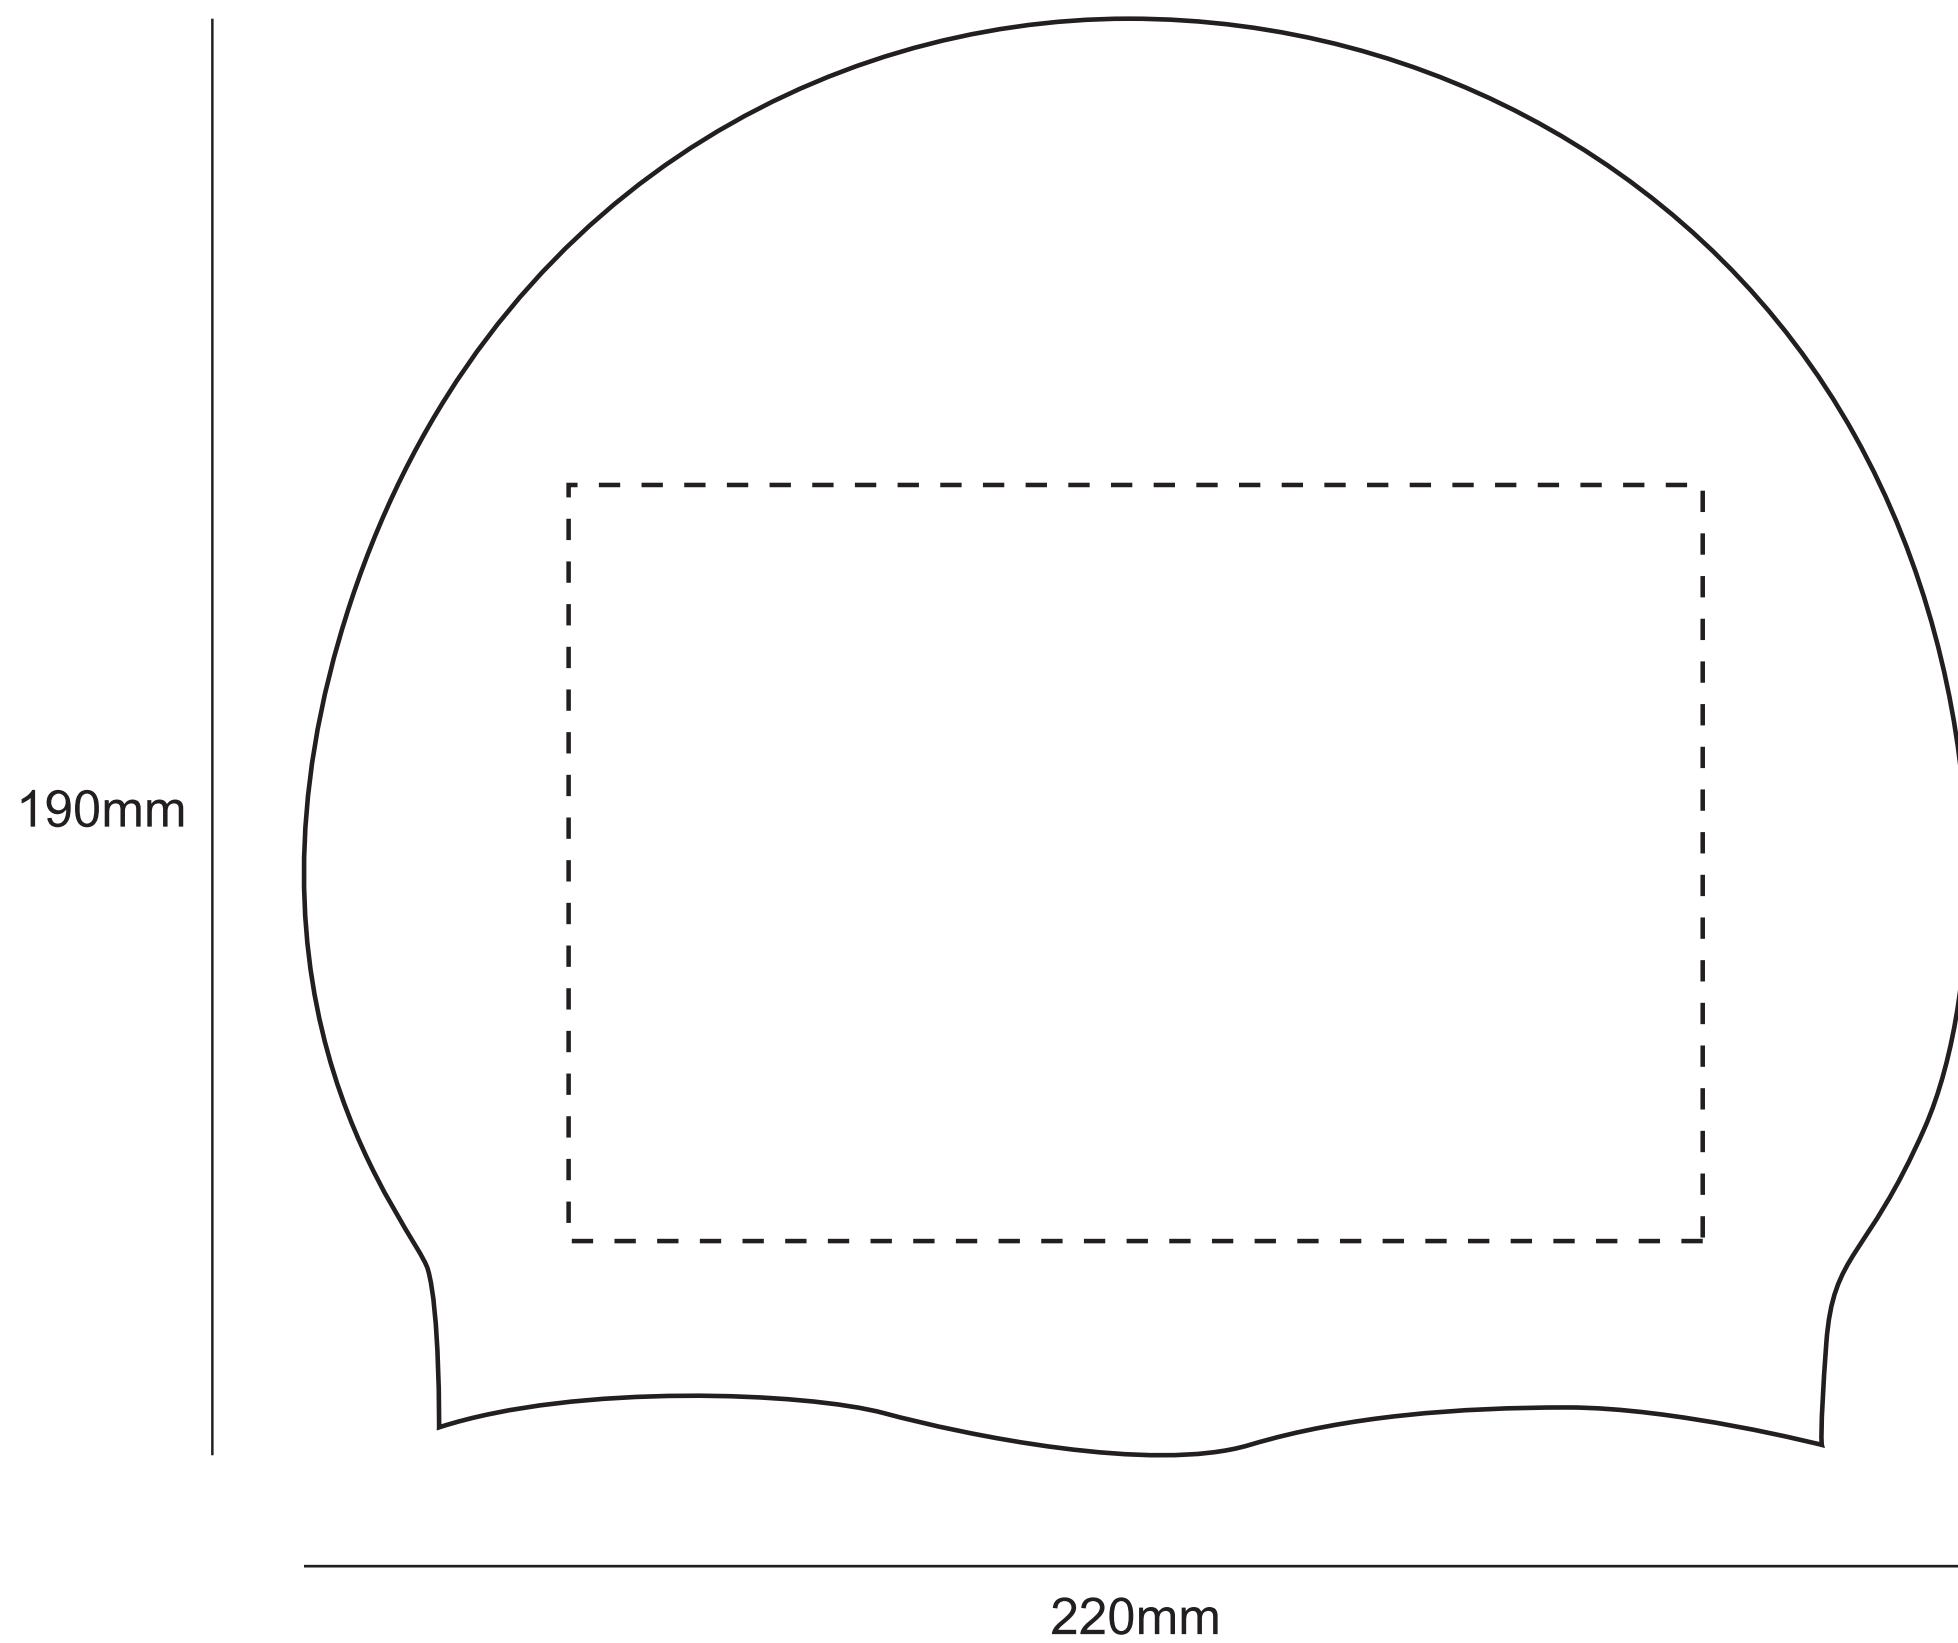

Product: Swimming Cap
Product Size: 190*220mm
Decoration Options: Print

Print size: 150mm(w) x 100mm(h)

Product: Swimming Cap
Product Size: 200*245mm
Decoration Options: Print

Print size: 150mm(w) x 100mm(h)