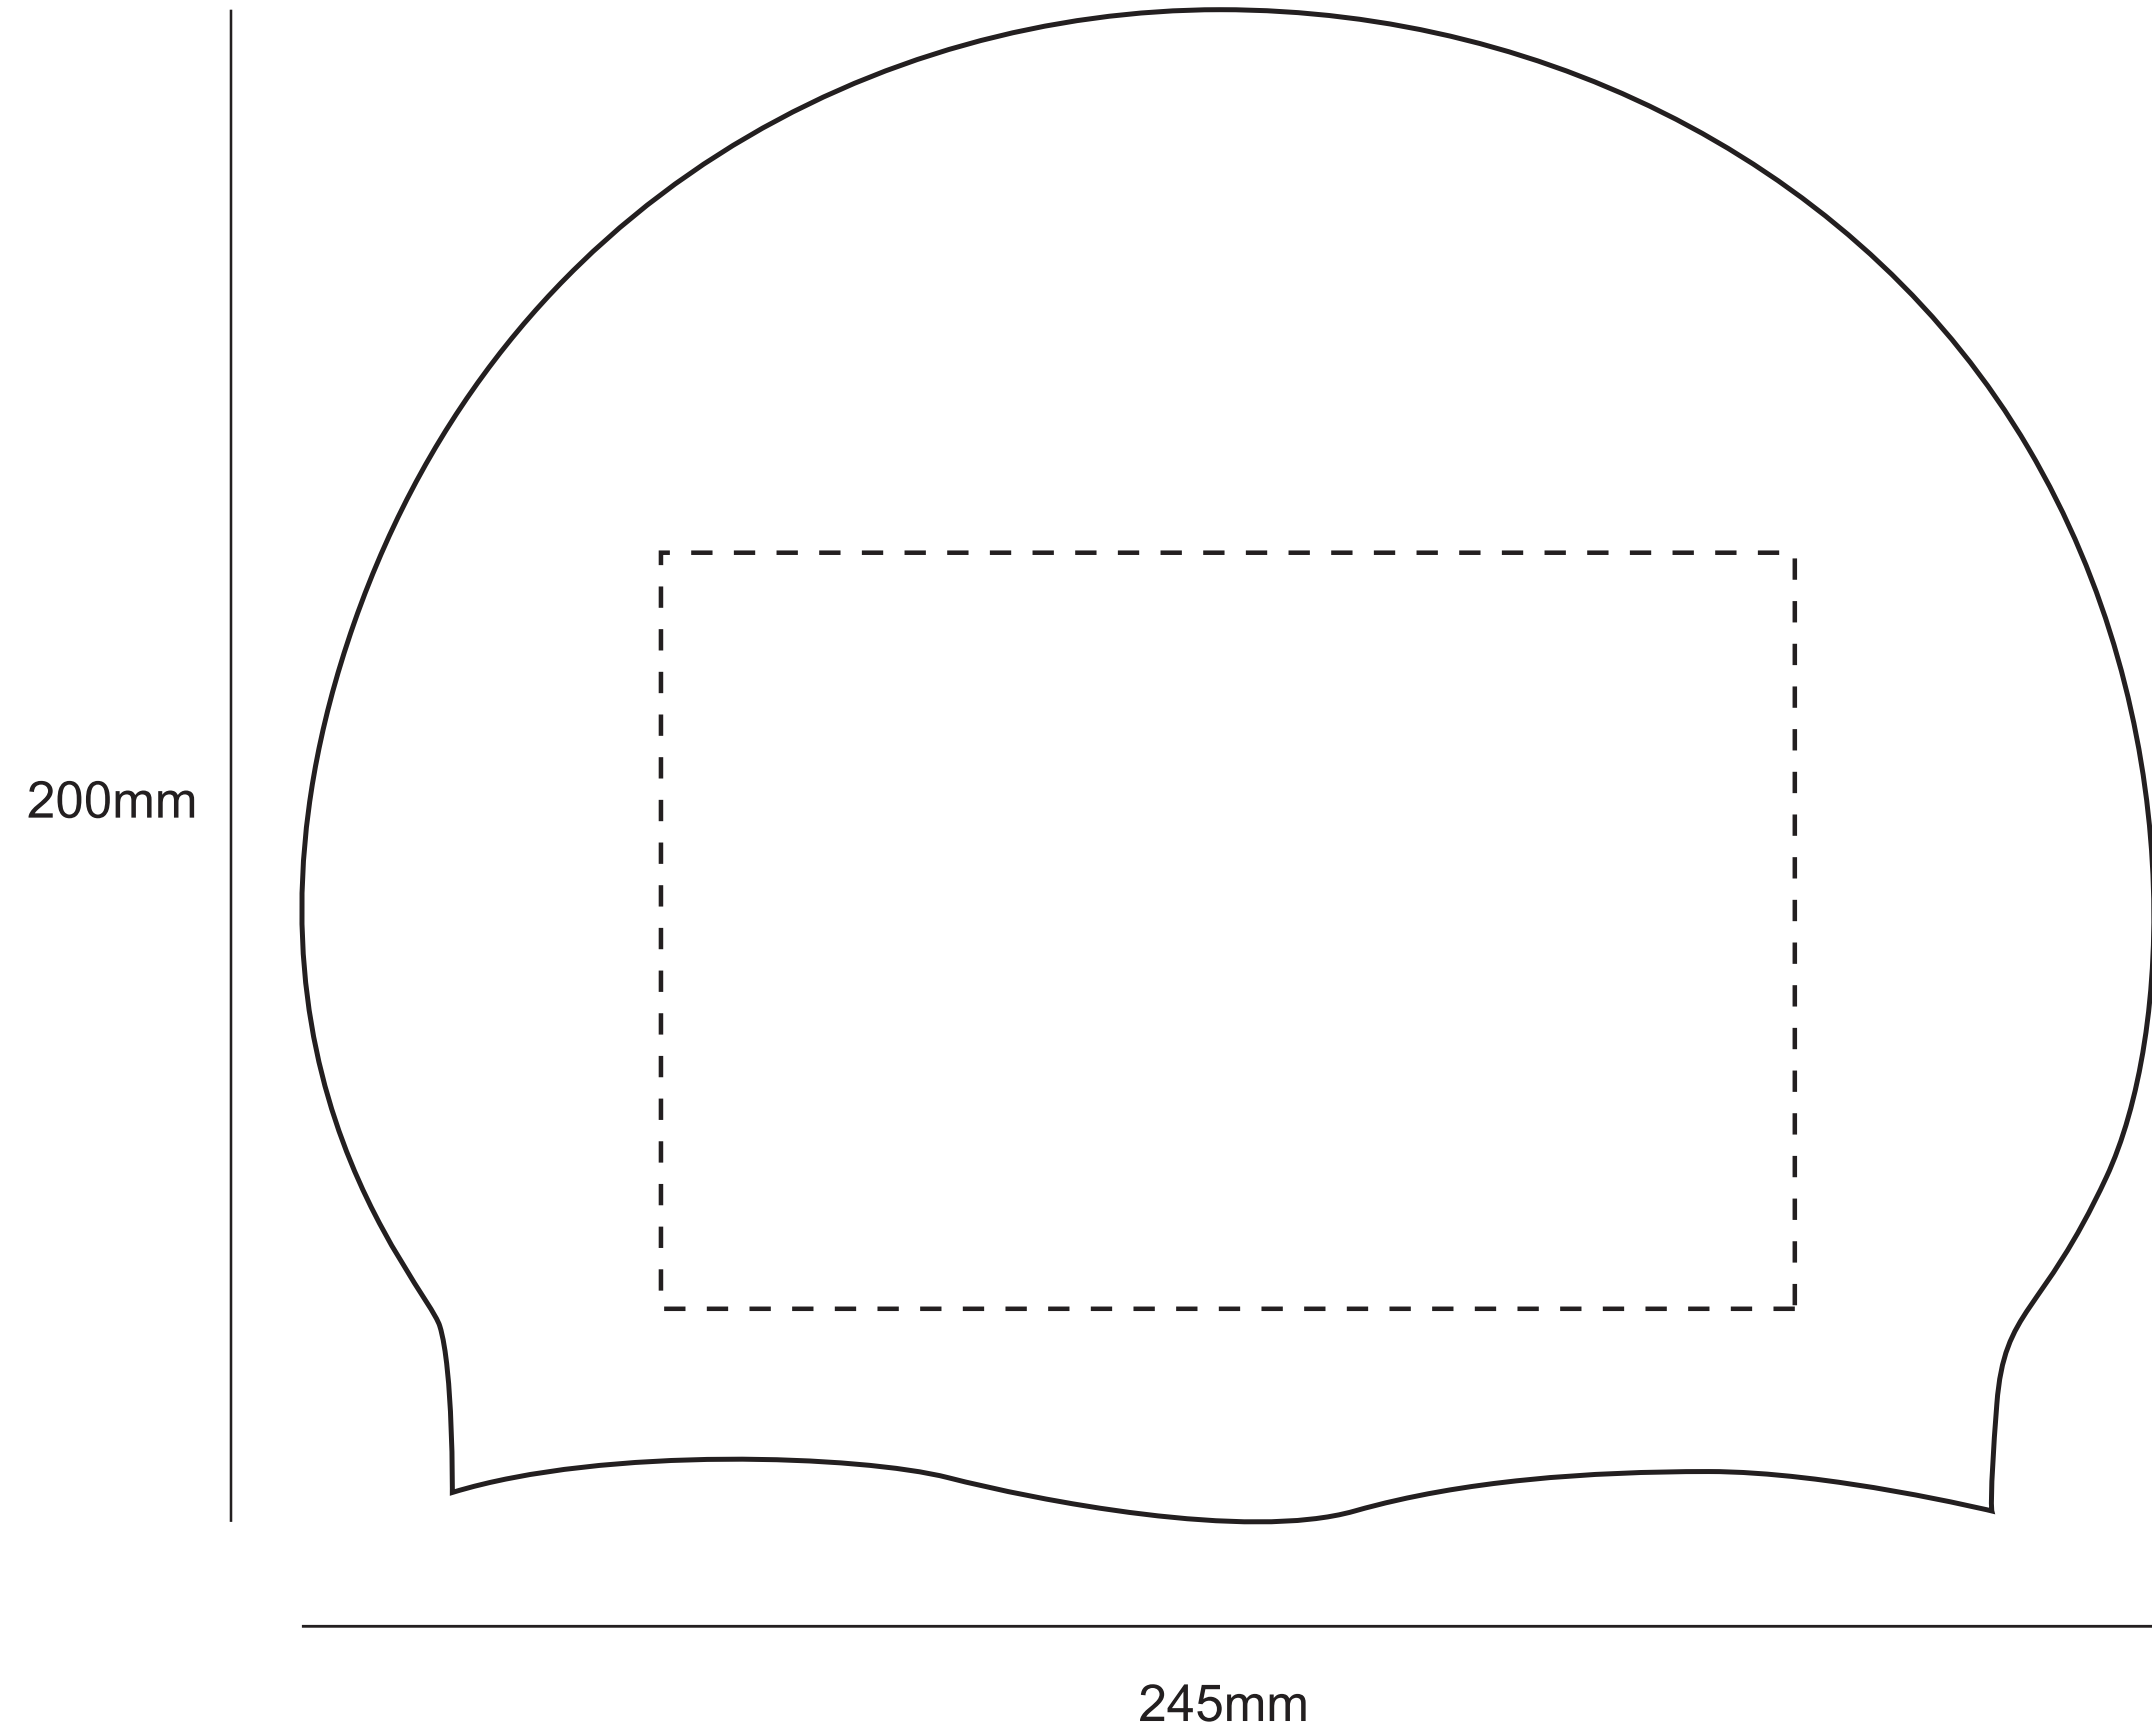

Product: Swimming Cap
Product Size: 190*220mm
Decoration Options: Print

Print size: 150mm(w) x 100mm(h)

Product: Swimming Cap
Product Size: 200*245mm
Decoration Options: Print

Print size: 150mm(w) x 100mm(h)