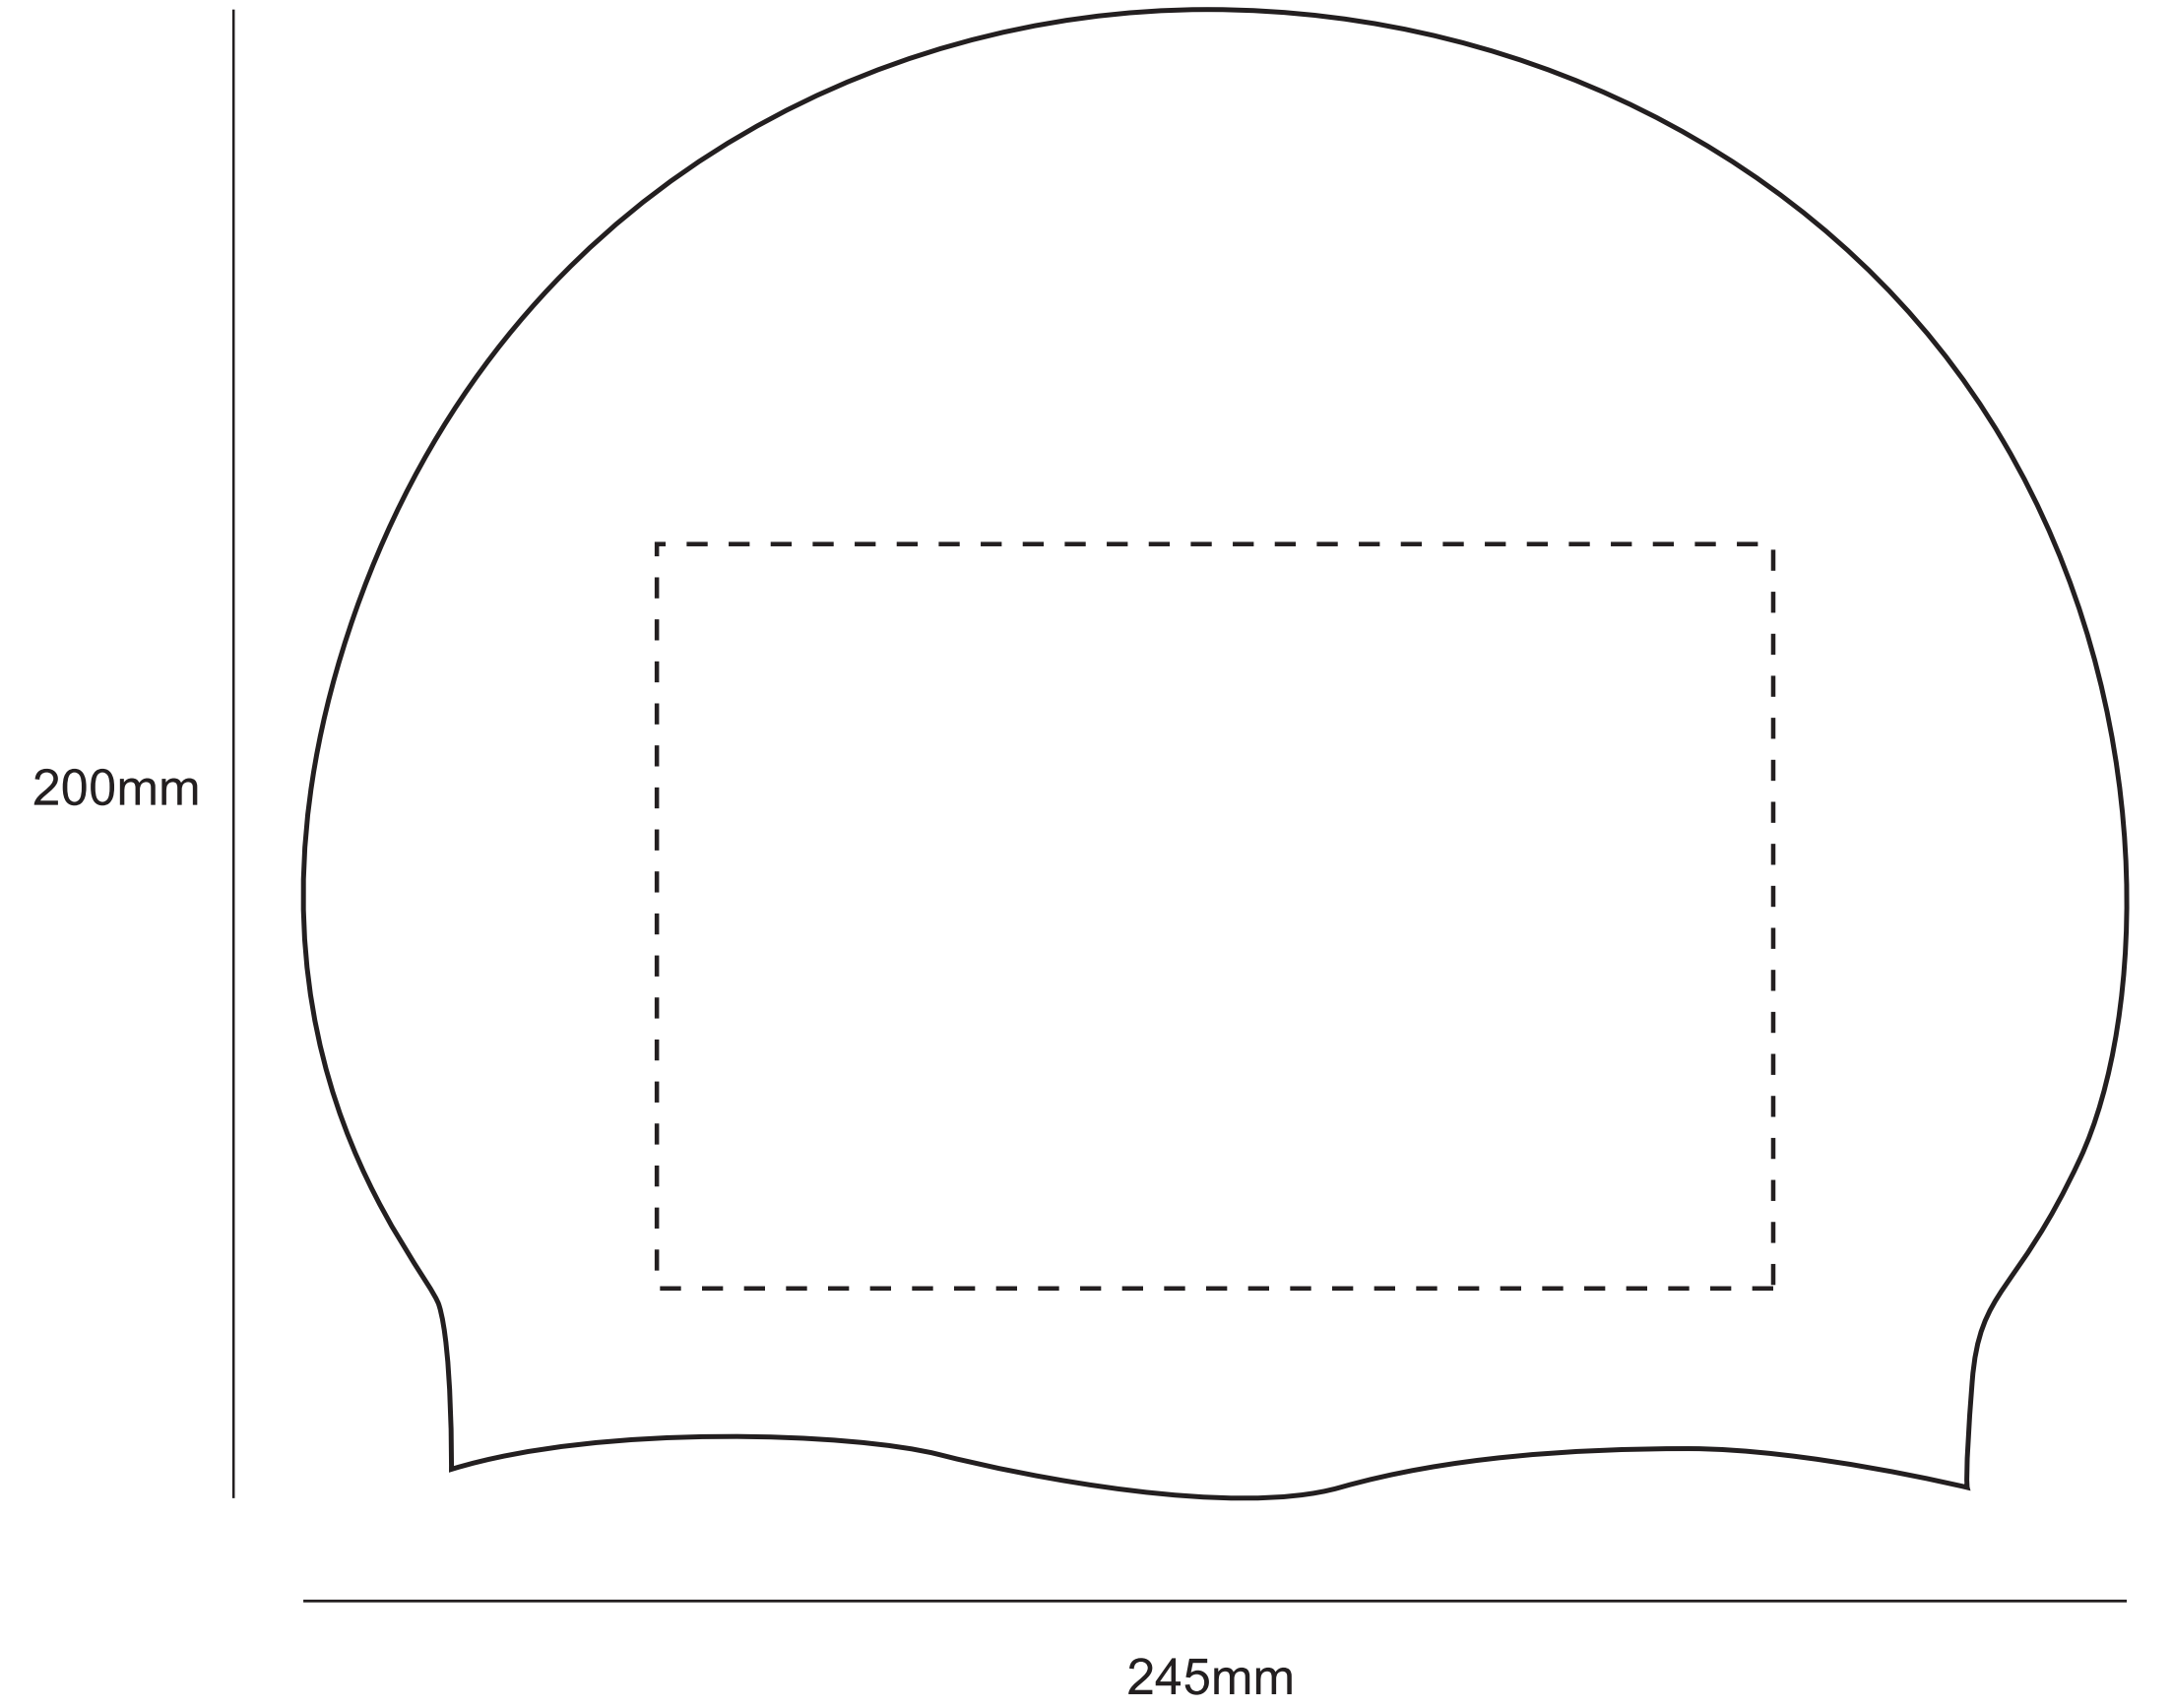

Product: Swimming Cap
Product Size: 190*220mm
Decoration Options: Print

Print size: 150mm(w) x 100mm(h)

Product: Swimming Cap
Product Size: 200*245mm
Decoration Options: Print

Print size: 150mm(w) x 100mm(h)