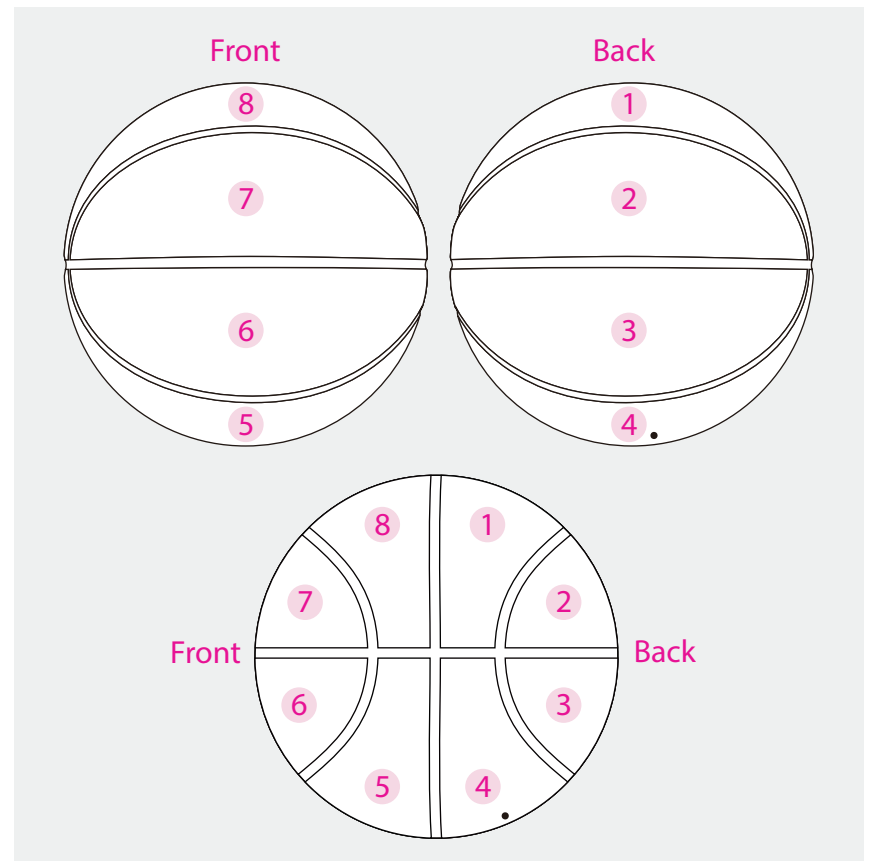

Size7 Custom colour

- Knife line
- Safe print area
- Bleed line

Shown at 20% actual size
Print size: 91.3mm(w) x 339.4mm(h)