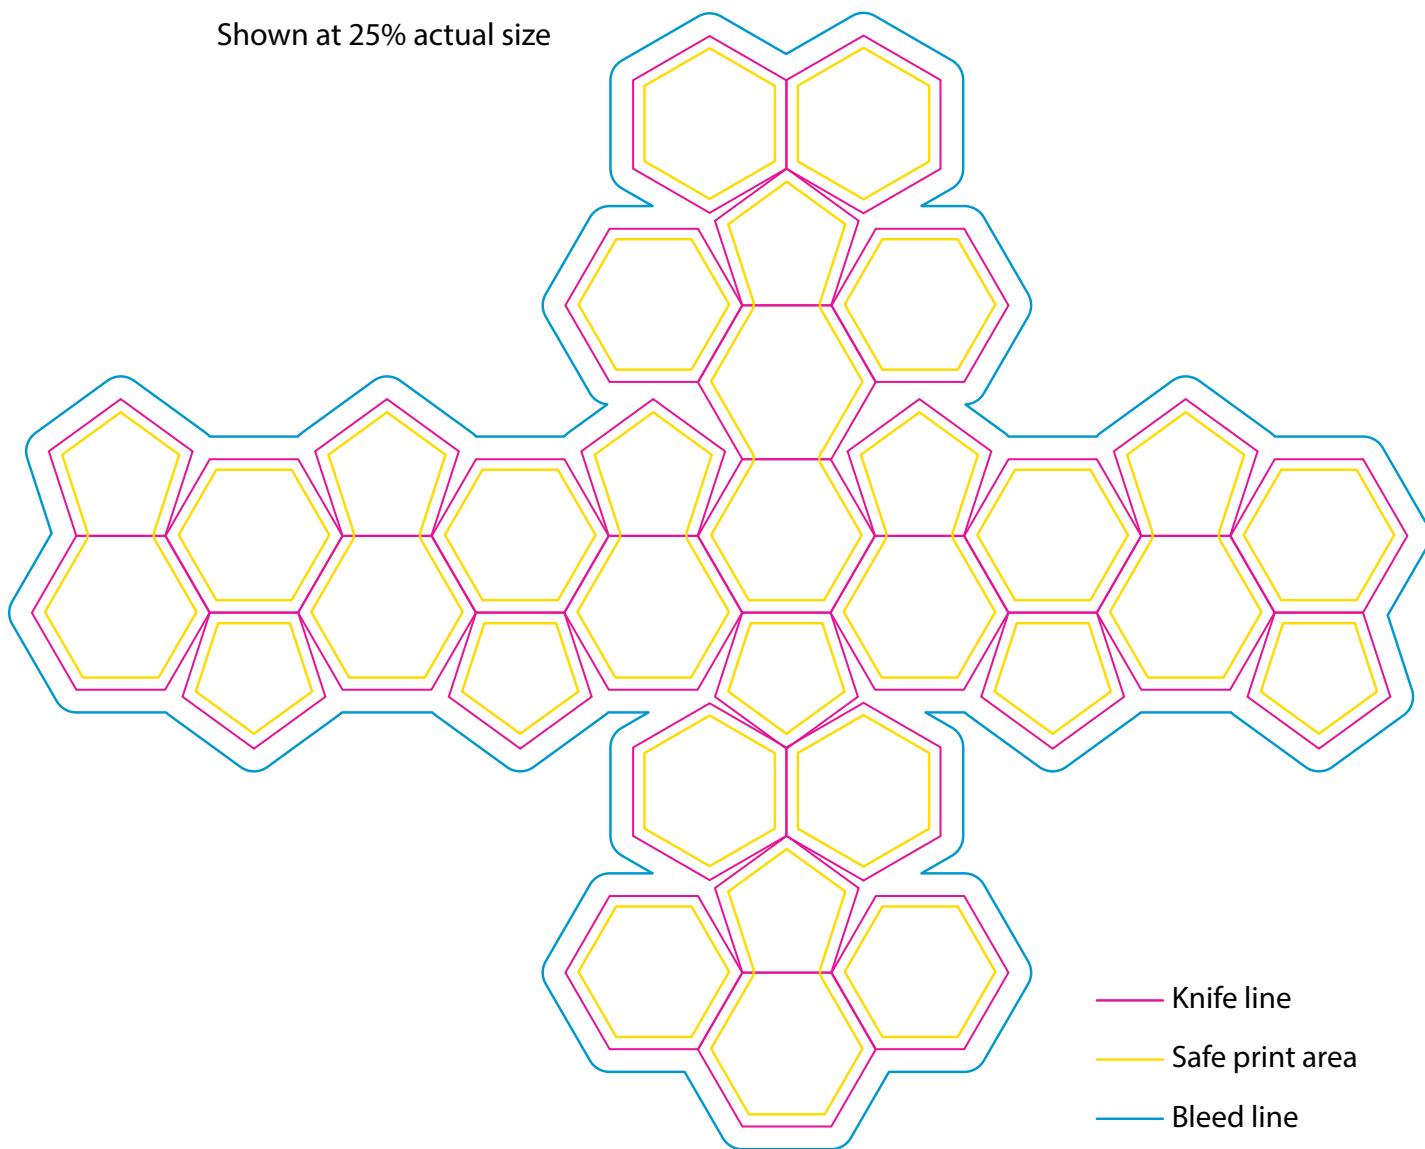

Product Size: 215mm(dia)

Shown at 25% actual size

Print size: 727.5mm(w) x 577mm(h)