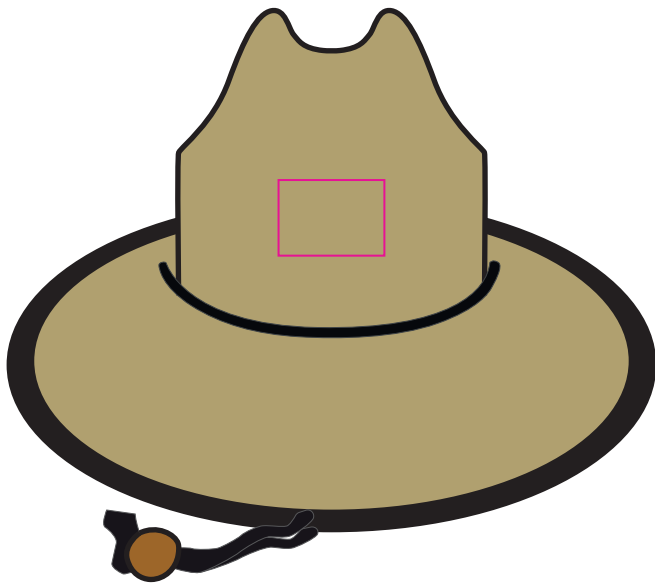

Product Size: 58cm(head size)  
Decoration Options: Screen Print,Embroidery

Shown at 20% actual size  
Embroidery size: 70mm(w) x 50mm(h)

### Hat Brim

Shown at 15% actual size  
Product size: 1400mm(w) x 30mm(h)  
Print size: 1400mm(w) x 30mm(h)

### Custom inner brim cloth full colour print

- Knife line
- Safe print area
- Bleed area

Print size: 430mm(w) x 400mm(h)  
Shown at 20% actual size