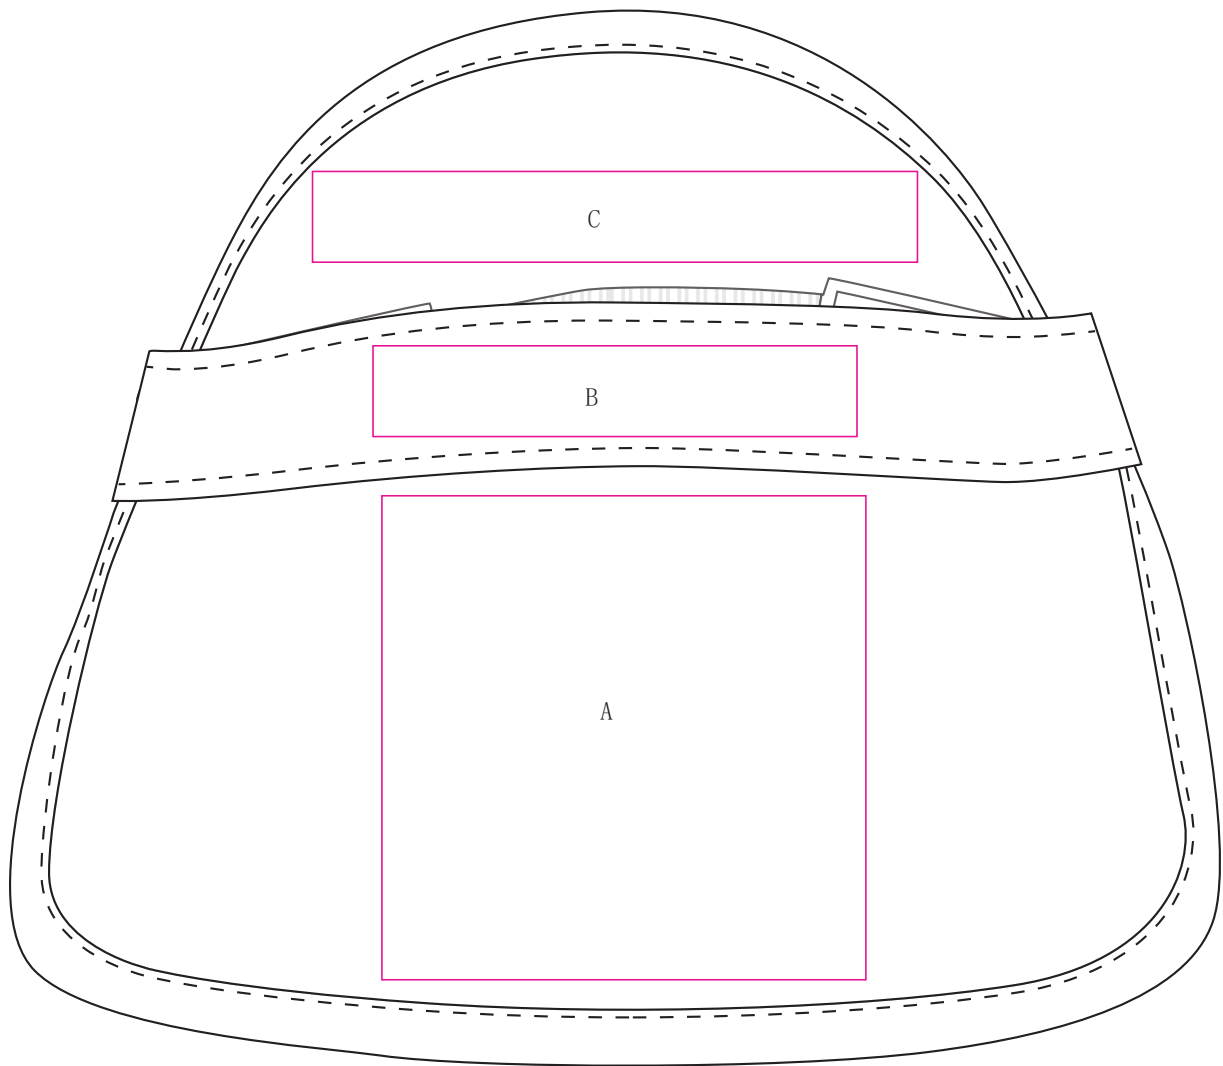

Product Size: 20x24x12cm Adult:55-60cm
Decoration Options: Screen Print

Print size A: 80mm(w) x 80mm(h)
Print size B: 80mm(w) x 15mm(h)
Print size C: 100mm(w) x 15mm(h)
Shown at 80% actual size