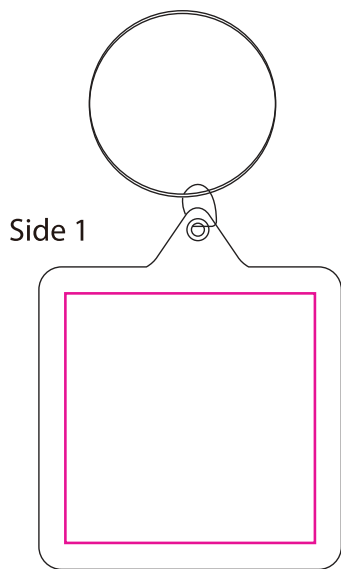

Product Size: 43 x 48mm

Decoration Options: Print

Shown at 100% actual size

Print Area 33mm(dia)

- Knife line
- Safe print area
- Bleed line

Product Size: 40x45 mm  
Decoration Options: Full Colour print

Shown at 100% actual size

Print size: 33mm(w) x 33mm(h)

- Knife line
- Safe print area
- Bleed area

Shown at 100% actual size

Print size: 33mm(w) x 33mm(h)

Product Size: 72x27 mm  
Decoration Options: Print

Shown at 100% actual size

Print size: 66mm(w) x 24mm(h)

Product Size: 35x55 mm  
Decoration Options: Print

Shown at 100% actual size

- Knife line
- Safe print area
- Bleed line

Print size: 25mm(W)x 36mm(H)