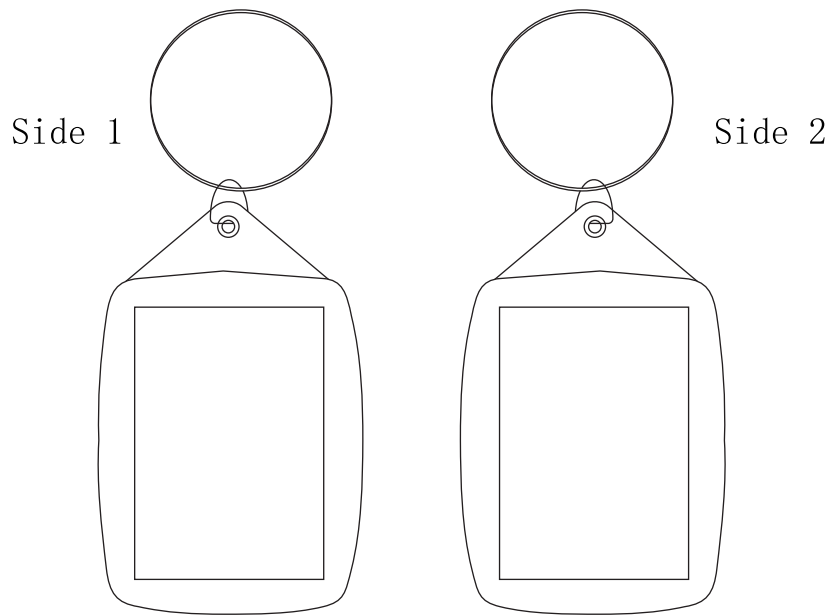

Product Size: 43 x 48mm

Decoration Options: Print

Shown at 100% actual size

Print Area 33mm(dia)

- Knife line
- Safe print area
- Bleed line

Product Size: 40x45 mm  
Decoration Options: Full Colour print

Shown at 100% actual size

Print size: 33mm(w) x 33mm(h)

- Knife line
- Safe print area
- Bleed area

Shown at 100% actual size

Print size: 33mm(w) x 33mm(h)

Product Size: 72x27 mm  
Decoration Options: Print

Shown at 100% actual size

Print size: 66mm(w) x 24mm(h)

Product Size: 35x55 mm  
Decoration Options: Print

Shown at 100% actual size

- Knife line
- Safe print area
- Bleed line

Print size: 25mm(W)x 36mm(H)