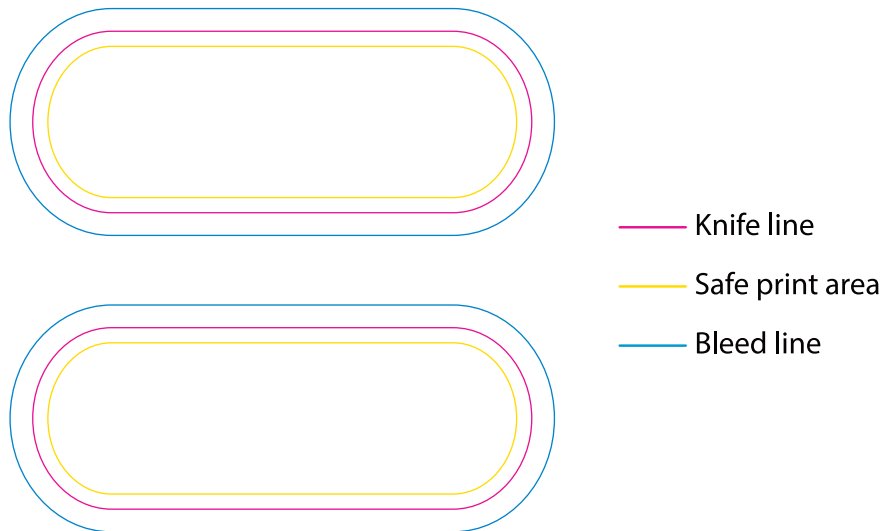

Product Size: 43 x 48mm

Decoration Options: Print

Shown at 100% actual size

Print Area 33mm(dia)

- Knife line
- Safe print area
- Bleed line

Product Size: 40x45 mm  
Decoration Options: Full Colour print

Shown at 100% actual size

Print size: 33mm(w) x 33mm(h)

- Knife line
- Safe print area
- Bleed area

Shown at 100% actual size

Print size: 33mm(w) x 33mm(h)

Product Size: 72x27 mm  
Decoration Options: Print

Shown at 100% actual size

Print size: 66mm(w) x 24mm(h)

Product Size: 35x55 mm  
Decoration Options: Print

Shown at 100% actual size

- Knife line
- Safe print area
- Bleed line

Print size: 25mm(W)x 36mm(H)