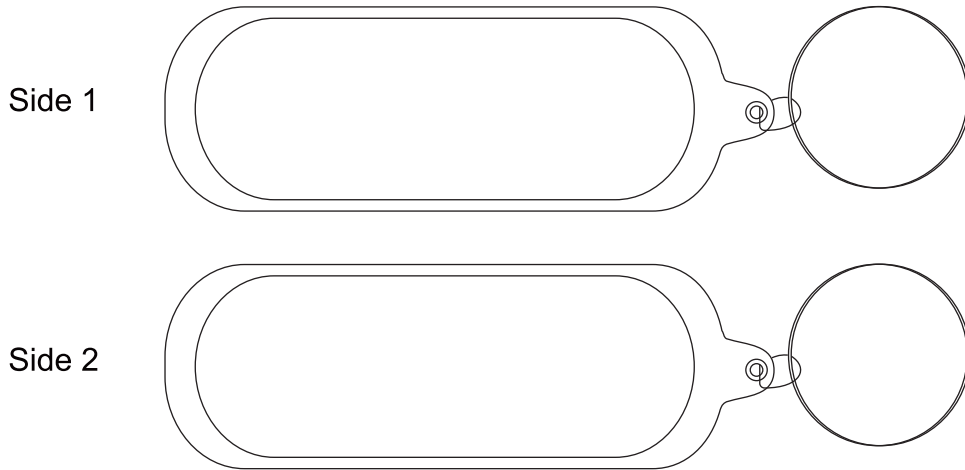

Product Size: 43 x 48mm

Decoration Options: Print

Shown at 100% actual size

Print Area 33mm(dia)

- Knife line
- Safe print area
- Bleed line

Product Size: 40x45 mm  
Decoration Options: Full Colour print

Shown at 100% actual size

Print size: 33mm(w) x 33mm(h)

- Knife line
- Safe print area
- Bleed area

Shown at 100% actual size

Print size: 33mm(w) x 33mm(h)

Product Size: 72x27 mm  
Decoration Options: Print

Shown at 100% actual size

Print size: 66mm(w) x 24mm(h)

Product Size: 35x55 mm  
Decoration Options: Print

Shown at 100% actual size

- Knife line
- Safe print area
- Bleed line

Print size: 25mm(W)x 36mm(H)