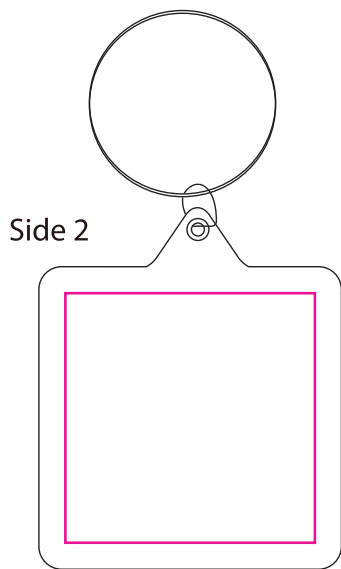

Product Size: 43 x 48mm

Decoration Options: Print

Shown at 100% actual size

Print Area 33mm(dia)

- Knife line
- Safe print area
- Bleed line

Product Size: 40x45 mm  
Decoration Options: Full Colour print

Shown at 100% actual size

Print size: 33mm(w) x 33mm(h)

- Knife line
- Safe print area
- Bleed area

Shown at 100% actual size

Print size: 33mm(w) x 33mm(h)

Product Size: 72x27 mm  
Decoration Options: Print

Shown at 100% actual size

Print size: 66mm(w) x 24mm(h)

Product Size: 35x55 mm  
Decoration Options: Print

Shown at 100% actual size

- Knife line
- Safe print area
- Bleed line

Print size: 25mm(W)x 36mm(H)