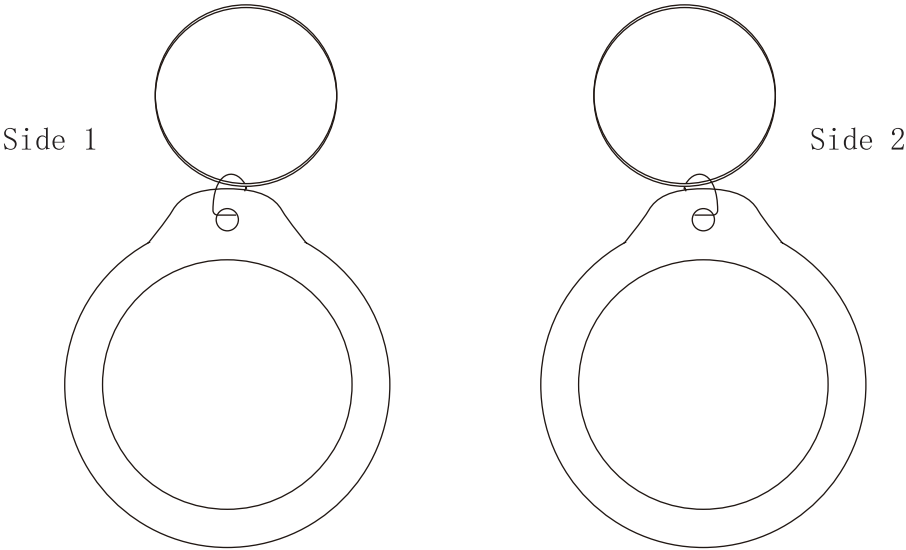

Product Size: 43 x 48mm

Decoration Options: Print

Shown at 100% actual size

Print Area 33mm(dia)

- Knife line
- Safe print area
- Bleed line

Product Size: 40x45 mm  
Decoration Options: Full Colour print

Shown at 100% actual size

Print size: 33mm(w) x 33mm(h)

- Knife line
- Safe print area
- Bleed area

Shown at 100% actual size

Print size: 33mm(w) x 33mm(h)

Product Size: 72x27 mm  
Decoration Options: Print

Shown at 100% actual size

Print size: 66mm(w) x 24mm(h)

Product Size: 35x55 mm  
Decoration Options: Print

Shown at 100% actual size

- Knife line
- Safe print area
- Bleed line

Print size: 25mm(W)x 36mm(H)