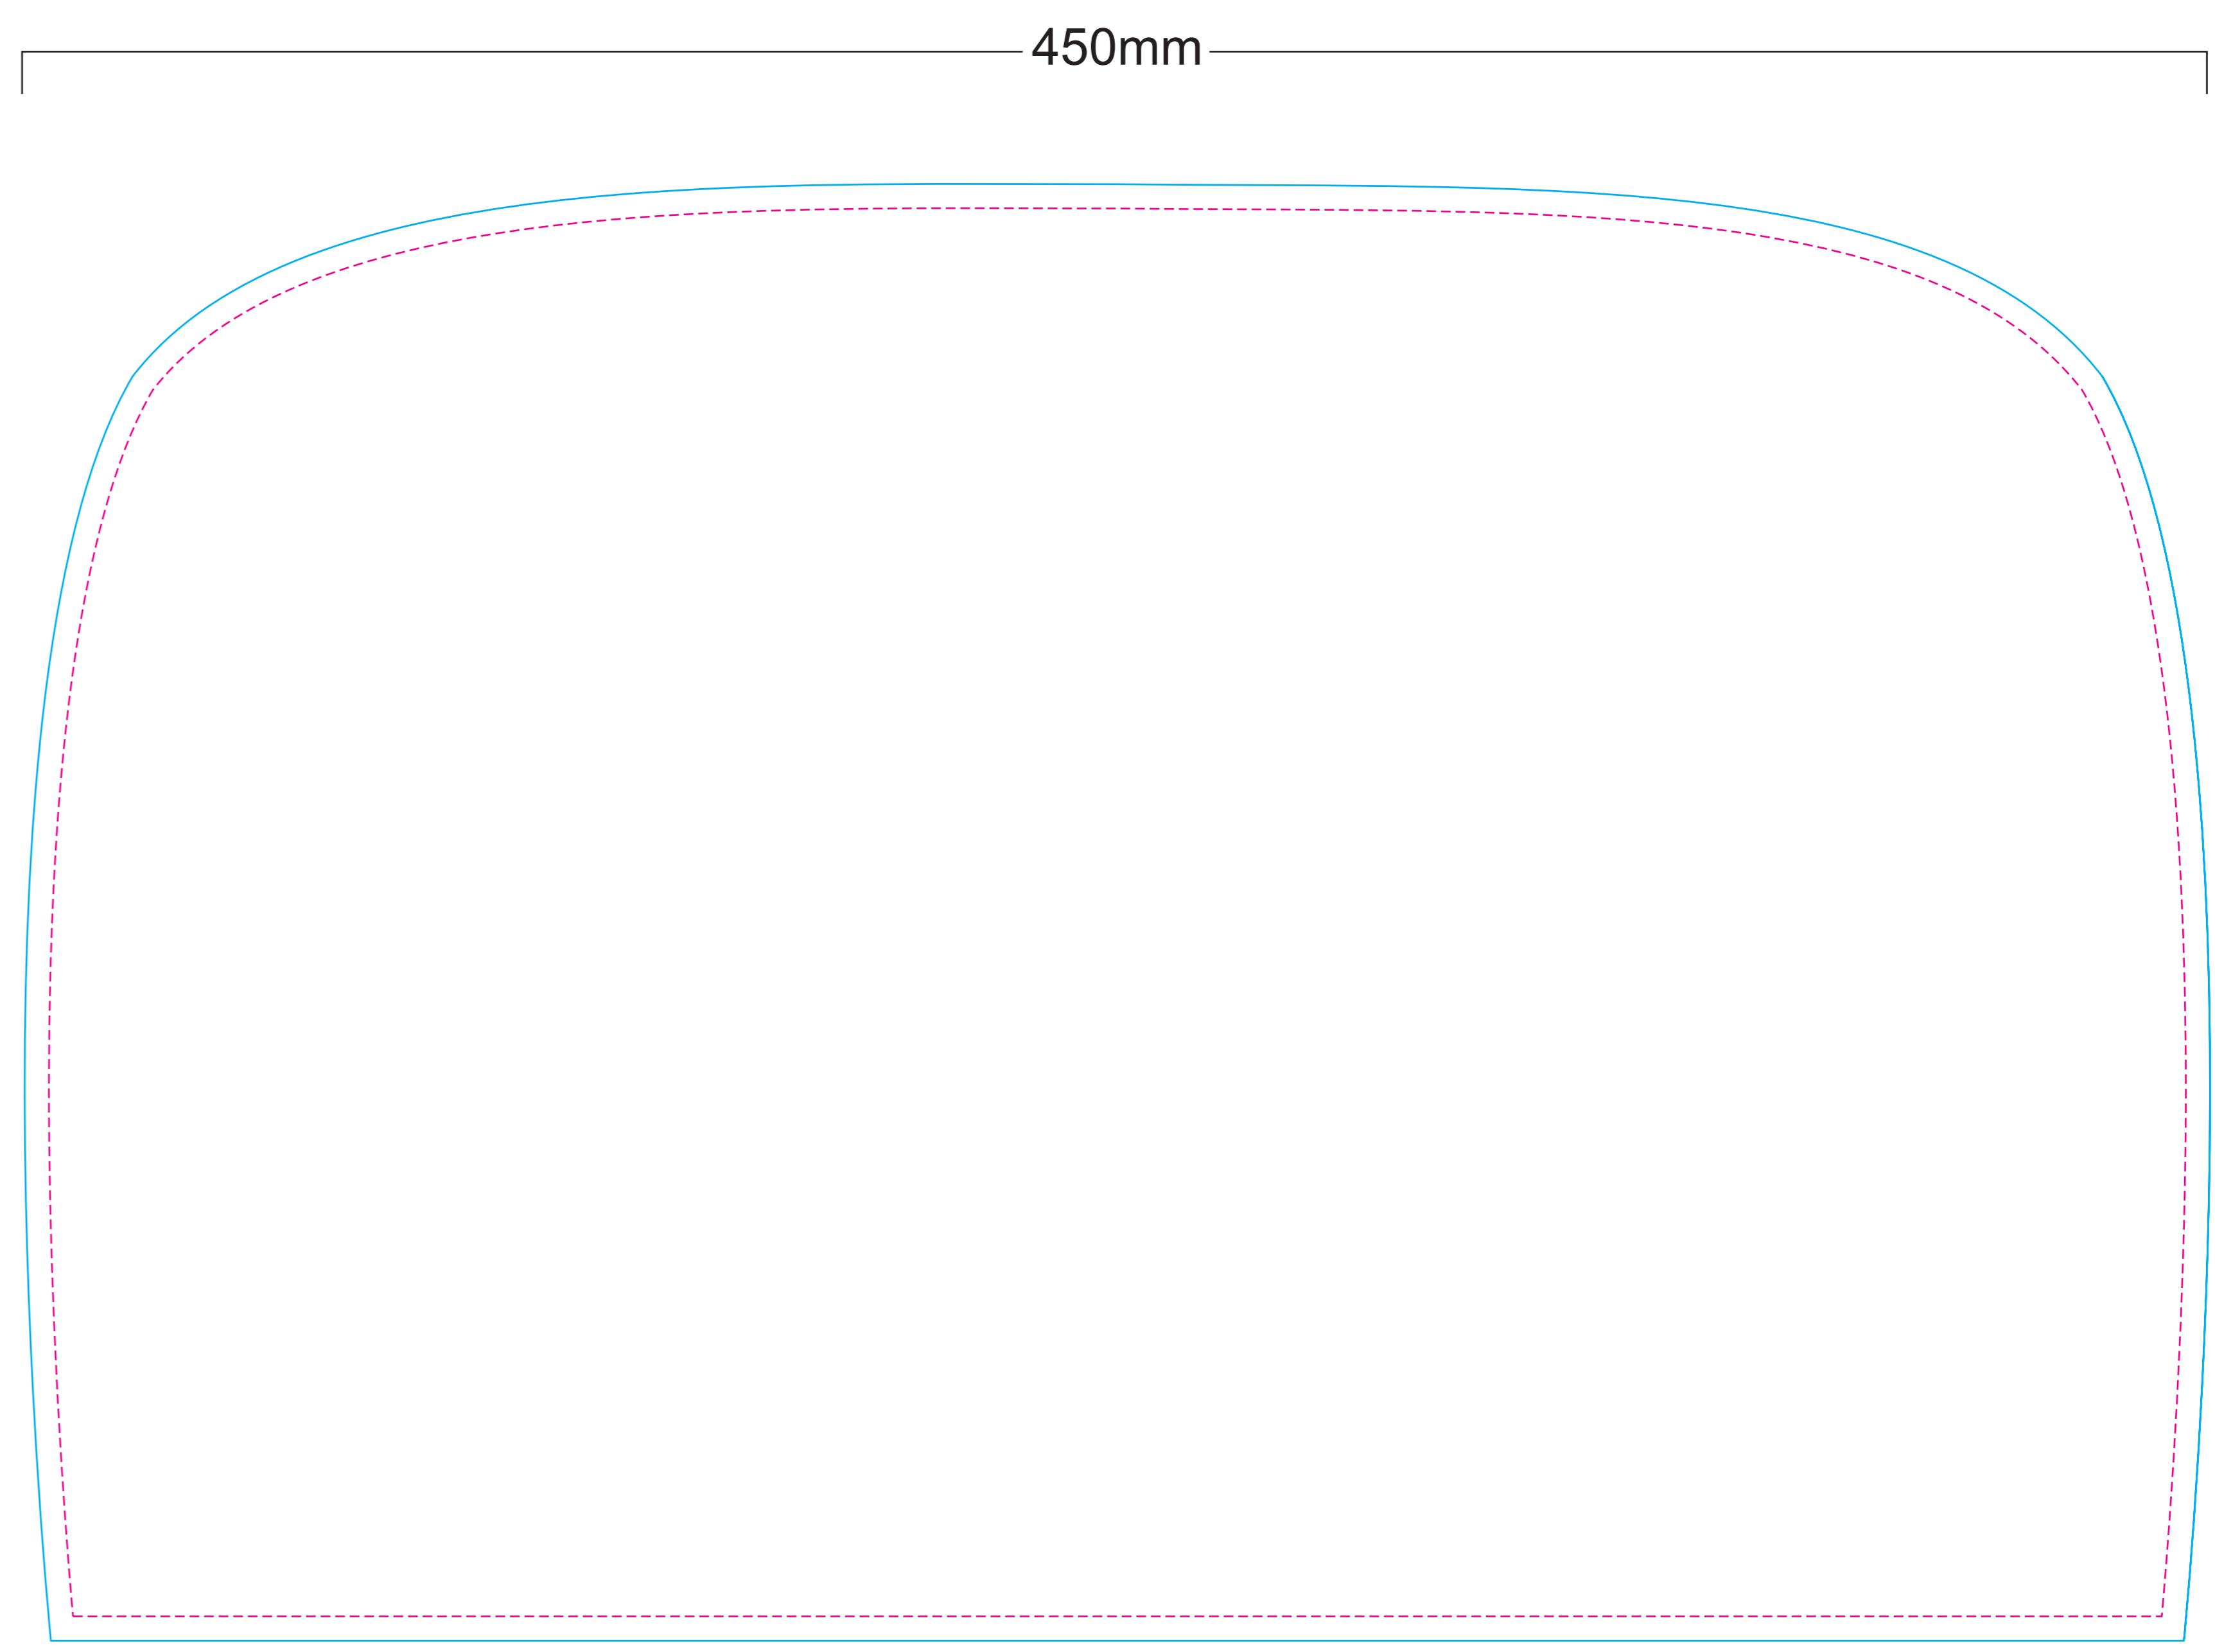

FRONT

BACK

TEMPLATE SCALE RATIO 1:1

ART COLOURS

FULL COLOUR

COLOUR MATCH

■ PMS	■ PMS
■ PMS	■ PMS
■ PMS	■ PMS

PRODUCT COLOURS

POLYESTER/PANDEX (EXT.): WHITE (BASE FOR SUBLIMATION)

STITCH: ---