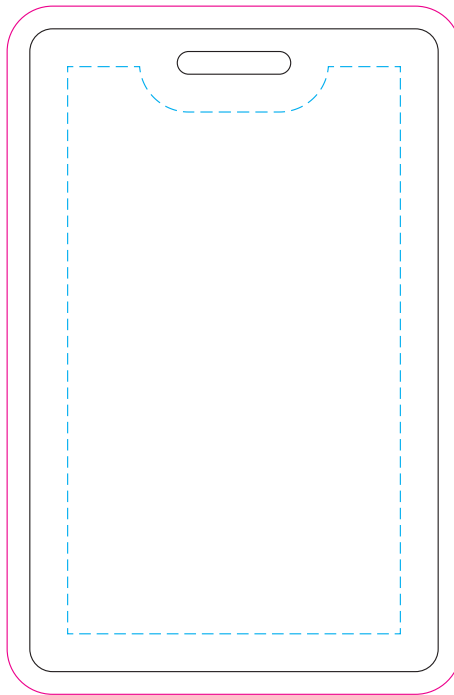

100% of Actual Size
Digital Print

54mm

85mm

SIDE 1

100% of Actual Size
Digital Print

54mm

85mm

SIDE 2

100% of Actual Size
Digital Print Template

Blue Line = The SIGNIFICANT PRINT AREA
(Keep all critical images & text within this box)

Black Line = Maximum print area

Pink Line = Bleed off to here