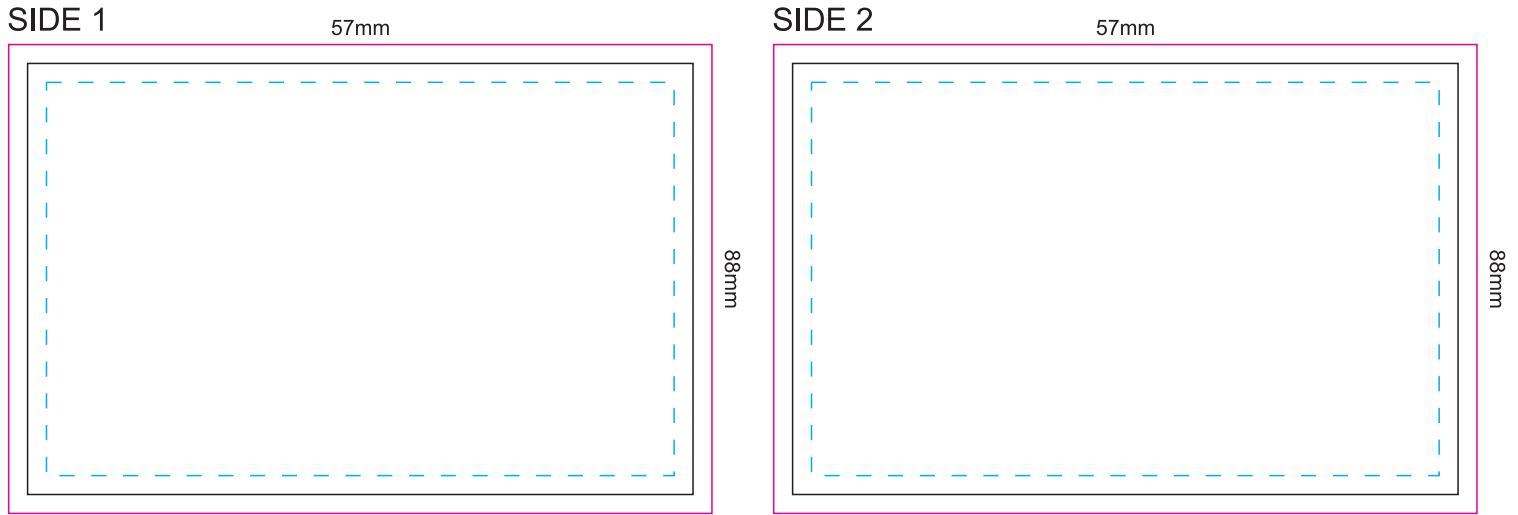

100% of Actual Size  
Direct Digital - Insert Card (landscape)

Blue Line = The SIGNIFICANT PRINT AREA  
(Keep all critical images & text within this box)  
Black Line = Maximum print area  
Pink Line = Bleed off to here

Unprinted vinyl ID holder  
NOT TO SCALE

100% of Actual Size  
Direct Digital - Insert Card (portrait)

Blue Line = The SIGNIFICANT PRINT AREA  
(Keep all critical images & text within this box)  
Black Line = Maximum print area  
Pink Line = Bleed off to here

Unprinted vinyl ID holder  
NOT TO SCALE