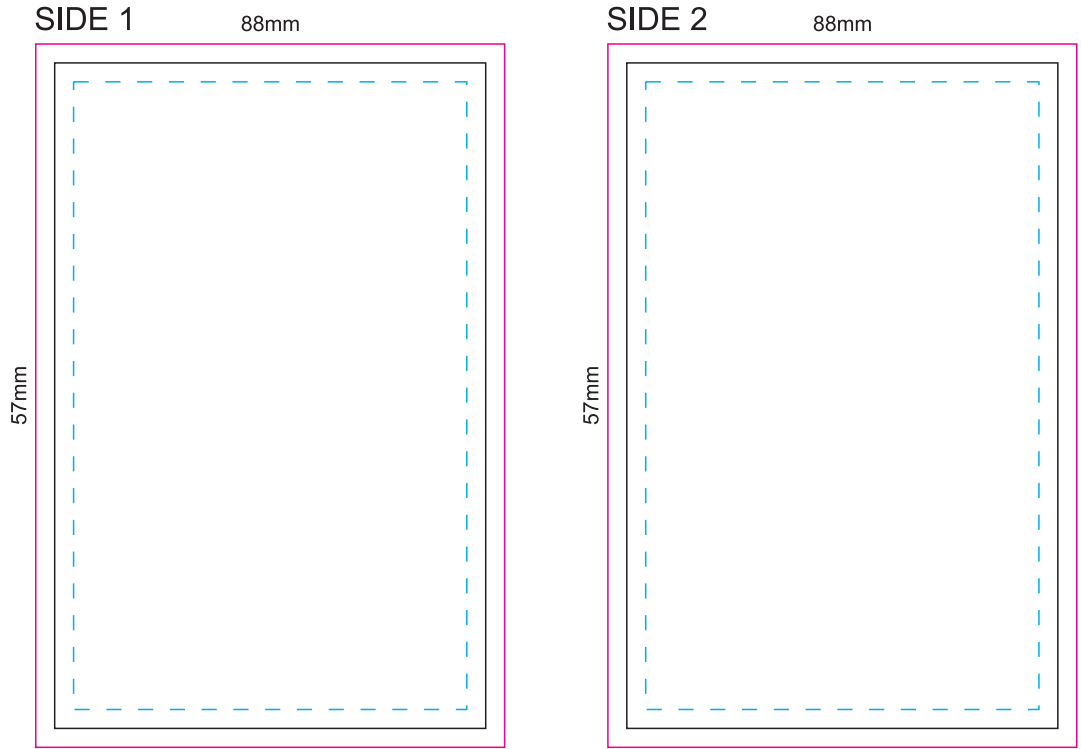

100% of Actual Size  
Direct Digital - Insert Card (landscape)

Blue Line = The SIGNIFICANT PRINT AREA  
(Keep all critical images & text within this box)  
Black Line = Maximum print area  
Pink Line = Bleed off to here

Unprinted vinyl ID holder  
NOT TO SCALE

100% of Actual Size  
Direct Digital - Insert Card (portrait)

Blue Line = The SIGNIFICANT PRINT AREA  
(Keep all critical images & text within this box)  
Black Line = Maximum print area  
Pink Line = Bleed off to here

Unprinted vinyl ID holder  
NOT TO SCALE