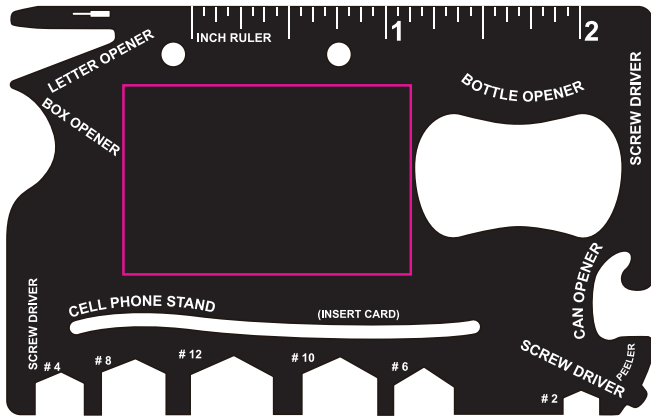

Product: PCH015a  
Product Size: 85.5\*54\*12mm  
Decoration Options: Screen Print, Engrave

Side1

Side2

Print size: 38mm(W) x 25mm(H)

Shown at 100% actual size

Please note : due to differences in materials, some engraving may appear more gold than the regular silver colour