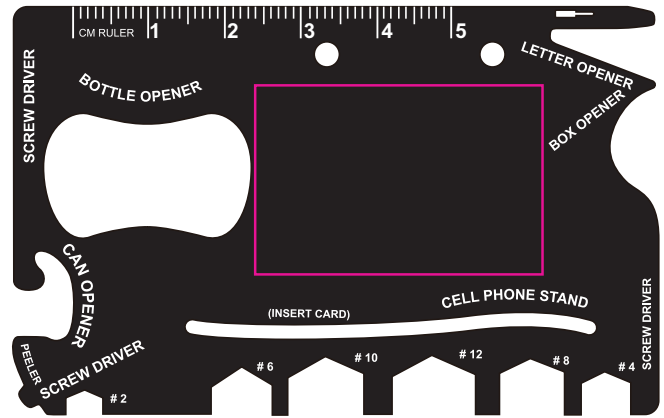

Product: PCH015a  
Product Size: 85.5\*54\*12mm  
Decoration Options: Screen Print, Engrave

Side1

Side2

Print size: 38mm(W) x 25mm(H)

Shown at 100% actual size

Please note : due to differences in materials, some engraving may appear more gold than the regular silver colour