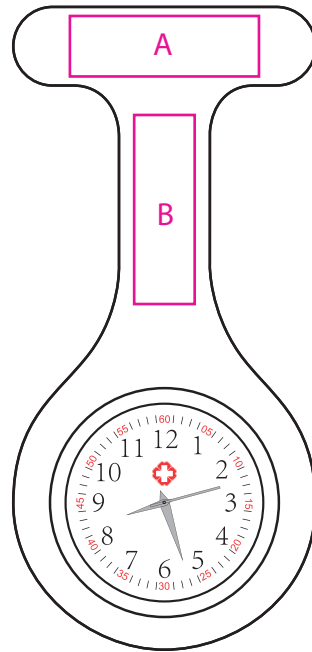

Product Size: 40mm(w)x 85mm(h)
Decoration Options: Screen Print

Print size: 25mm(w) x 8mm(h)
Shown at 100% actual size