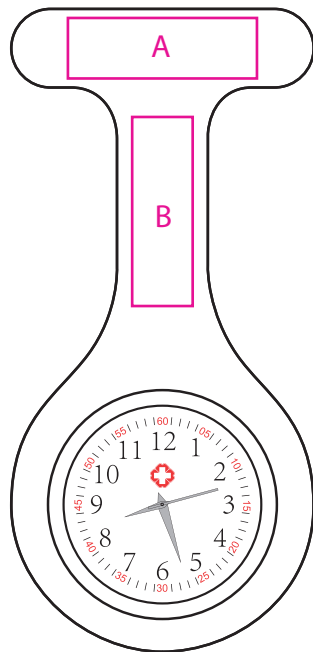

Product: PCH640  
Product Size: 40mm(w)x 85mm(h)  
Decoration Options: Screen Print

Print size: 25mm(w) x 8mm(h)

Shown at 100% actual size