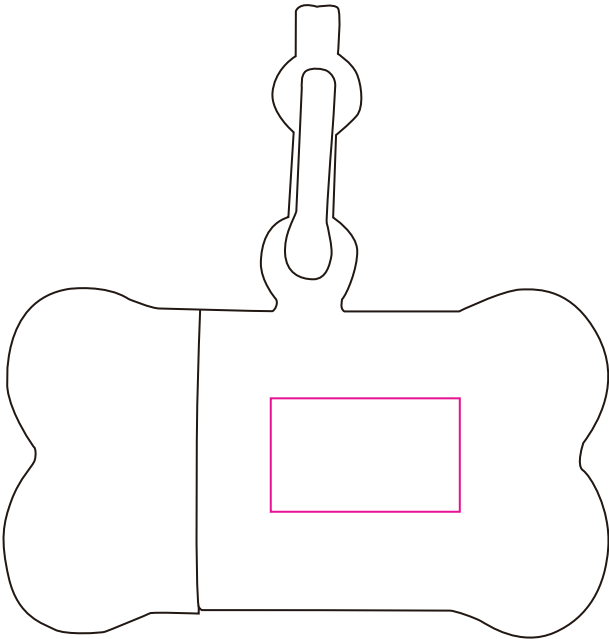

Product Size: 80x50mm  
Decoration Options: Screen print

Shown at 100% actual size  
Print size:25mm(w) x 15mm(h)