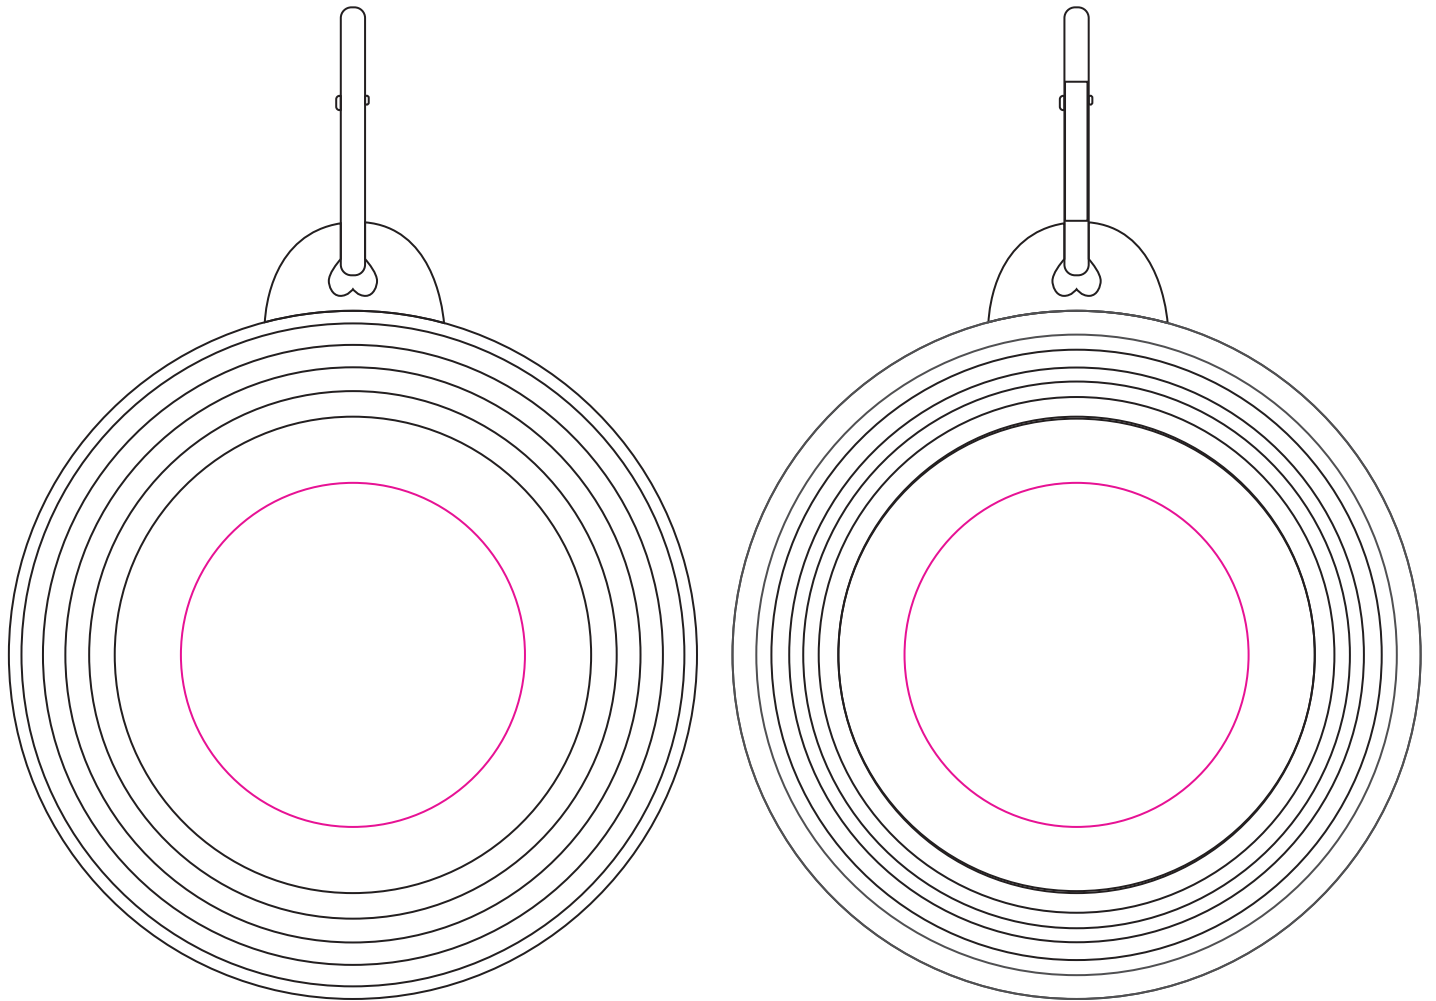

Product Size:

Bowl:

Fold: 130mm(Dia) x 15mm(H)

Unfold: 130mm(Dia) x 55mm(H)

Carabiner keychain: 49mm(L) x 23mm(W)

Inside

Outside

Print size:65mm(w)×65mm(h)

Shown at 70% actual size